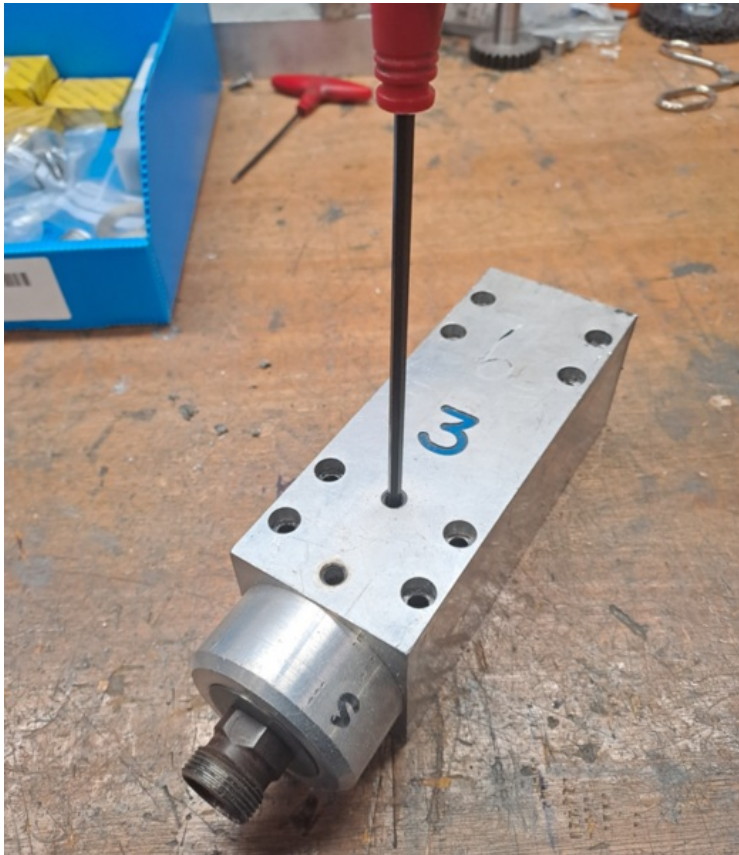

# Fichier:R0000164 Spindle Disassemble for Required parts Screenshot 2023-04-19 114640.png



## File history

Click on a date/time to view the file as it appeared at that time.

	Date/Time	Thumbnail	Dimensions	User	Comment
current	12:47, 19 April 2023		646 × 744 (838 KB)	Gareth Green (talk   contribs)	R0000164_Spindle_Disassemble_for_Required_parts_Screenshot_2023-04-19_114640