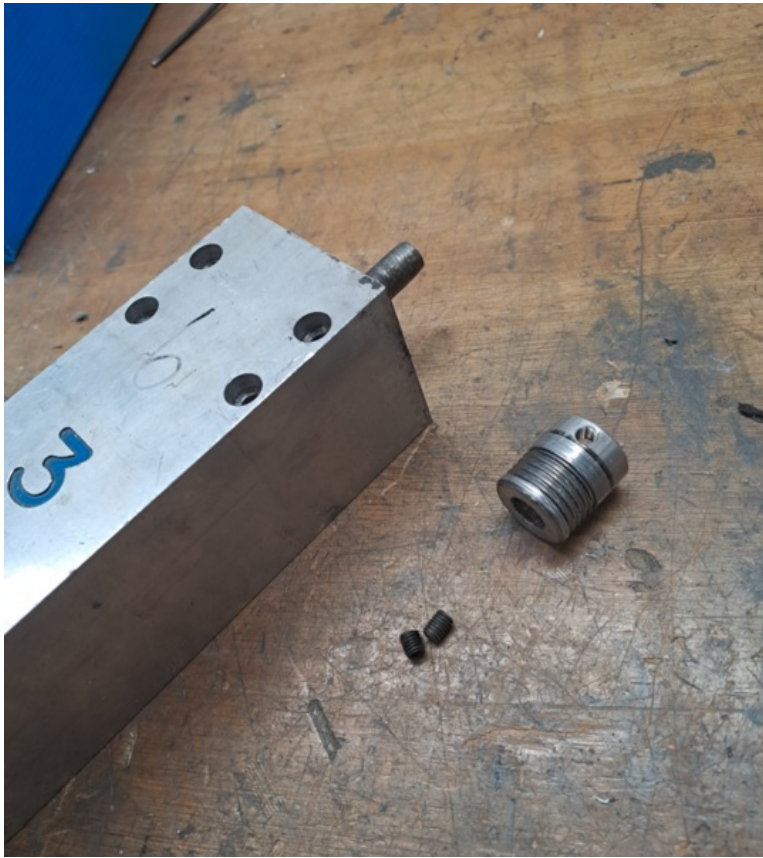

Fichier:R0000164 Spindle Disassemble for Required parts Screenshot 2023-04-19 114550.png



R0000164_Spindle_Disassemble_for_Required_parts_Screenshot_2023-04-19_114550

File history

Click on a date/time to view the file as it appeared at that time.

	Date/Time	Thumbnail	Dimensions	User	Comment
current	12:46, 19 April 2023		645 × 719 (787 KB)	Gareth Green (talk contribs)	R0000164_Spindle_Disassemble_for_Required_parts_Screenshot_2023-04-19_114550

You cannot overwrite this file.

File usage

The following page links to this file:

R0000164 Spindle Disassemble for Required parts

Metadata

This file contains additional information, probably added from the digital camera or scanner used to create or digitize it. If the file has been modified from its original state, some details may not fully reflect the modified file.

Horizontal resolution	37.79 dpc
Vertical resolution	37.79 dpc