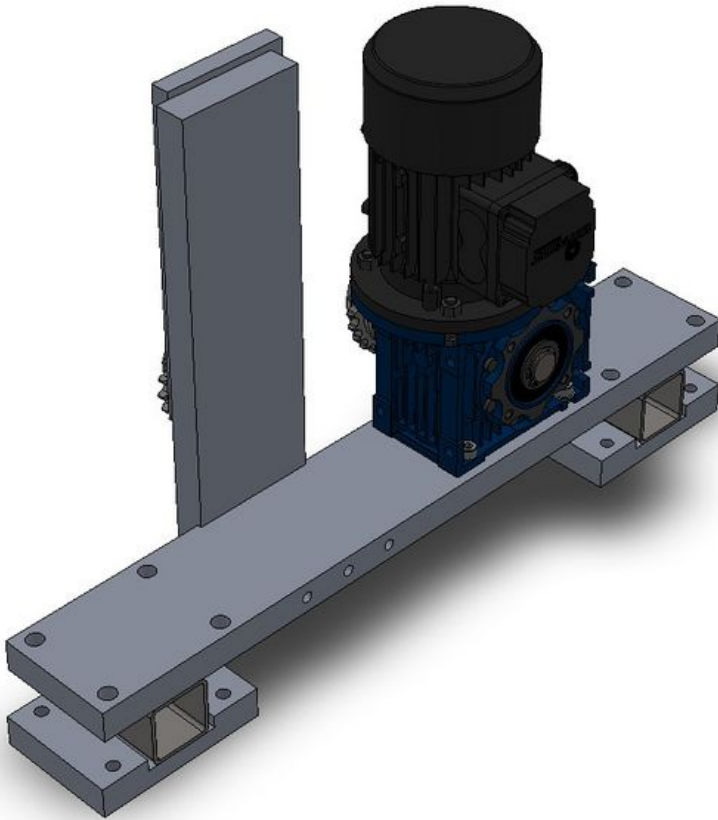

# Fichier:R0000088E Slide Spindle Double Standard Mk5 R0015096.jpg



R0000088E\_Slide\_Spindle\_Double\_Standard\_Mk5\_R0015096

## File history

Click on a date/time to view the file as it appeared at that time.

	Date/Time	Thumbnail	Dimensions	User	Comment
current	22:46, 6 December 2022		774 × 801 (65 KB)	Gareth Green (talk   contribs)	R0000088E_Slide_Spindle_Double_Standard_Mk5_R0015096