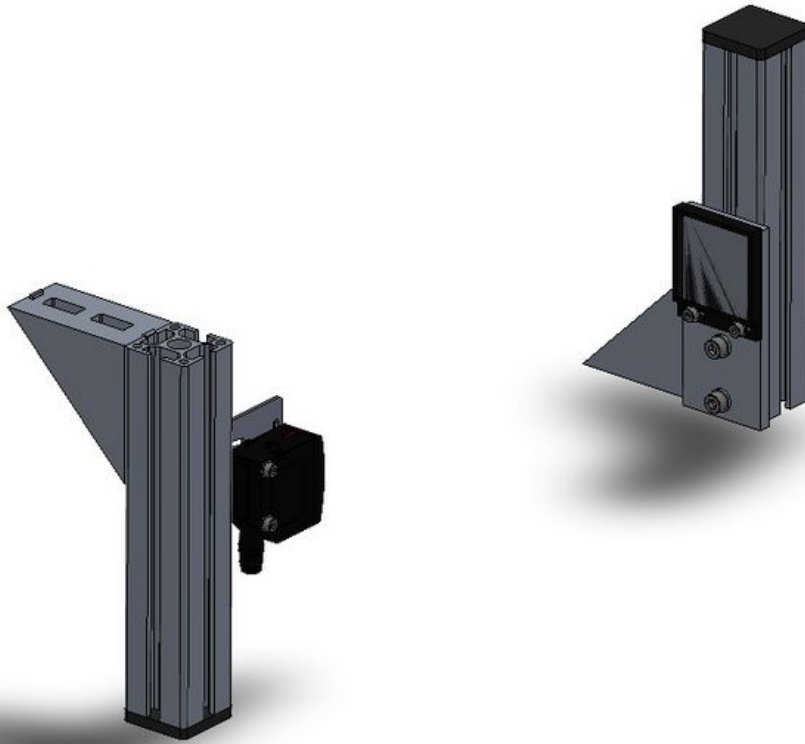

Fichier:R0000088E Slide Spindle Double Standard Mk5 R0015091.jpg



R0000088E_Slide_Spindle_Double_Standard_Mk5_R0015091

File history

Click on a date/time to view the file as it appeared at that time.

	Date/Time	Thumbnail	Dimensions	User	Comment
current	22:46, 6 December 2022		886 × 718 (39 KB)	Gareth Green (talk contribs)	R0000088E_Slide_Spindle_Double_Standard_Mk5_R0015091