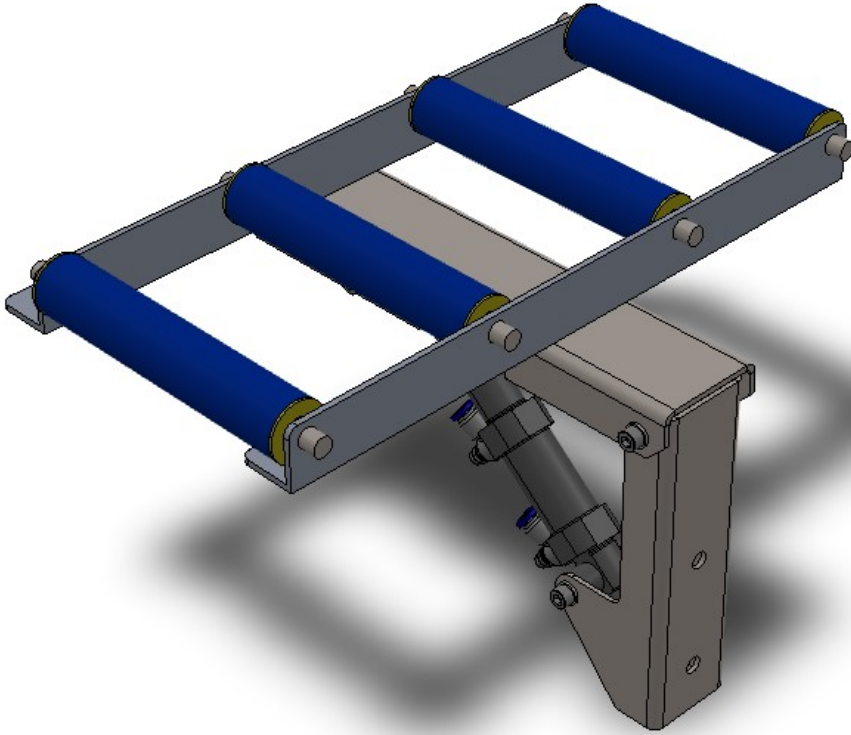

# Fichier:R0000088E Slide Spindle Double Standard Mk5 R0015090.jpg

No higher resolution available.


R0000088E\_Slide\_Spindle\_Double\_Standard\_Mk5\_R0015090

## File history

Click on a date/time to view the file as it appeared at that time.

	Date/Time	Thumbnail	Dimensions	User	Comment
current	22:46, 6 December 2022		726 × 570 (51 KB)	Gareth Green (talk   contribs)	R0000088E_Slide_Spindle_Double_Standard_Mk5_R0015090