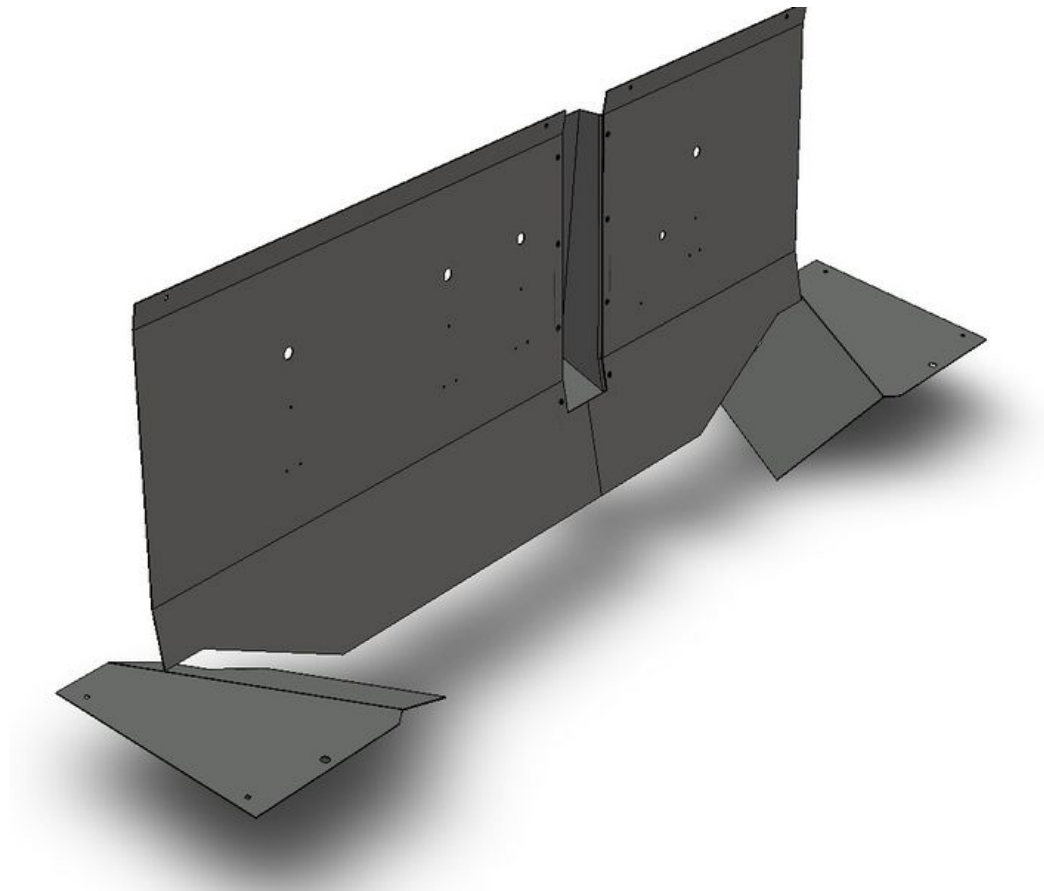

Fichier:R0000088E Slide Spindle Double Standard Mk5 R0015084.jpg


R0000088E_Slide_Spindle_Double_Standard_Mk5_R0015084

File history

Click on a date/time to view the file as it appeared at that time.

	Date/Time	Thumbnail	Dimensions	User	Comment
current	22:46, 6 December 2022		1,027 × 861 (55 KB)	Gareth Green (talk contribs)	R0000088E_Slide_Spindle_Double_Standard_Mk5_R0015084