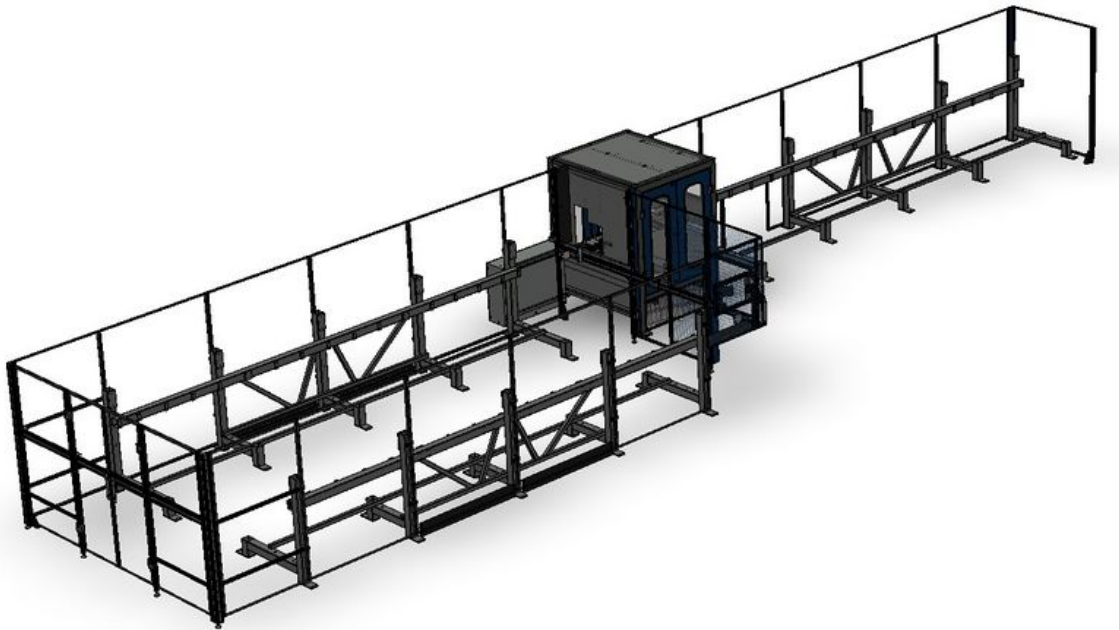

Fichier:R0000088E Slide Spindle Double Standard Mk5 R0015082B.jpg



R0000088E_Slide_Spindle_Double_Standard_Mk5_R0015082B

File history

Click on a date/time to view the file as it appeared at that time.

	Date/Time	Thumbnail	Dimensions	User	Comment
current	22:46, 6 December 2022		1,261 × 744 (145 KB)	Gareth Green (talk contribs)	R0000088E_Slide_Spindle_Double_Standard_Mk5_R0015082B