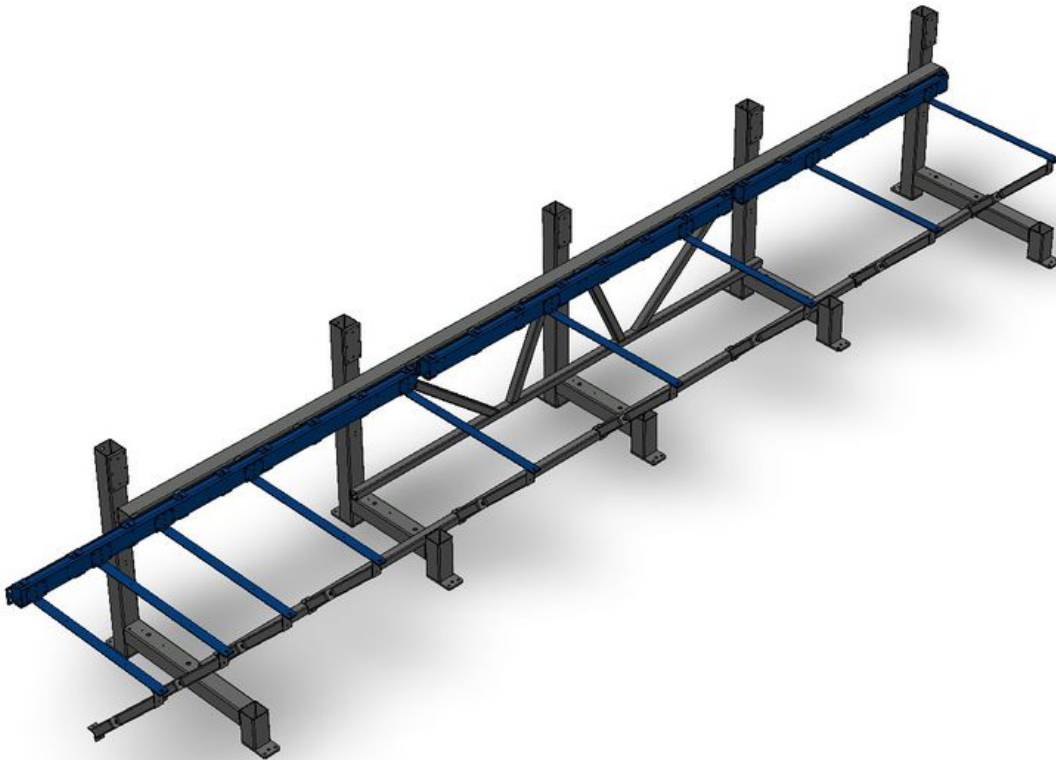

Fichier:R0000088E Slide Spindle Double Standard Mk5 R0015078.jpg



R0000088E_Slide_Spindle_Double_Standard_Mk5_R0015078

File history

Click on a date/time to view the file as it appeared at that time.

	Date/Time	Thumbnail	Dimensions	User	Comment
current	22:46, 6 December 2022		1,315 × 873 (132 KB)	Gareth Green (talk contribs)	R0000088E_Slide_Spindle_Double_Standard_Mk5_R0015078