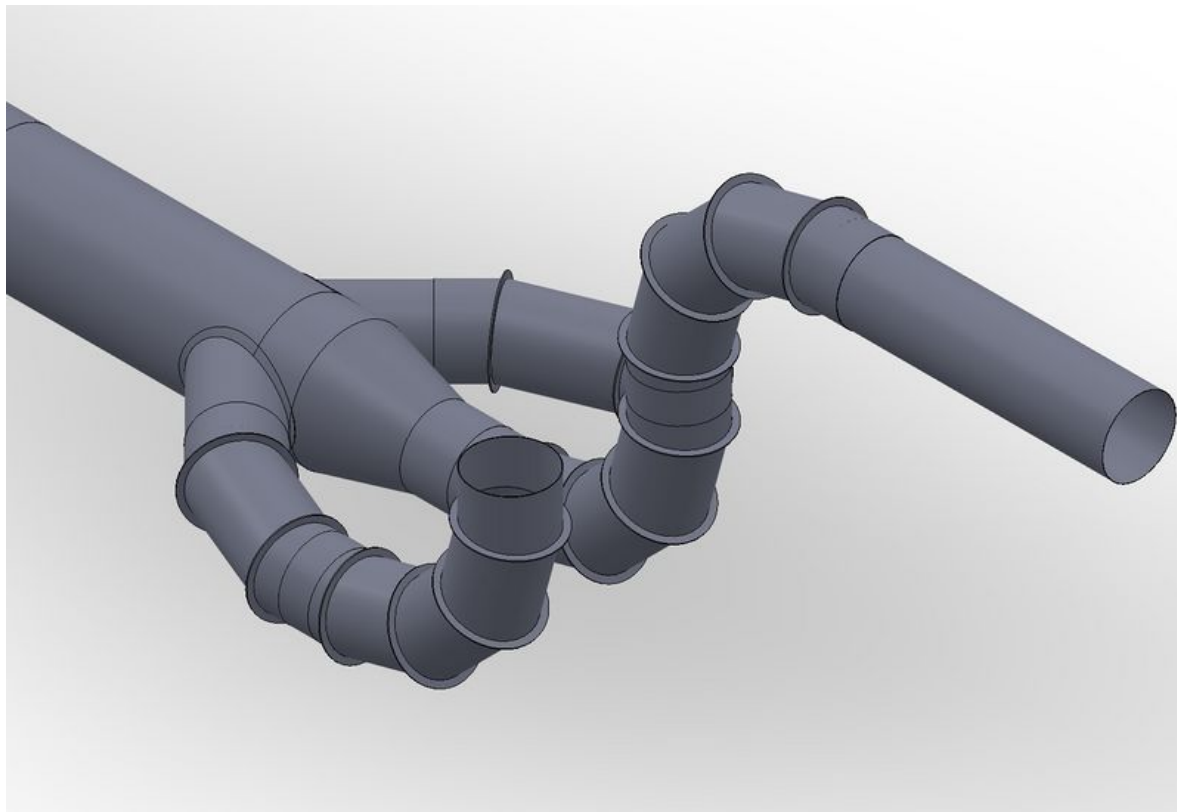

Fichier:R0000088E Slide Spindle Double Standard Mk5 R0015067.jpg



R0000088E_Slide_Spindle_Double_Standard_Mk5_R0015067

File history

Click on a date/time to view the file as it appeared at that time.

	Date/Time	Thumbnail	Dimensions	User	Comment
current	22:46, 6 December 2022		1,492 × 1,024 (104 KB)	Gareth Green (talk contribs)	R0000088E_Slide_Spindle_Double_Standard_Mk5_R0015067