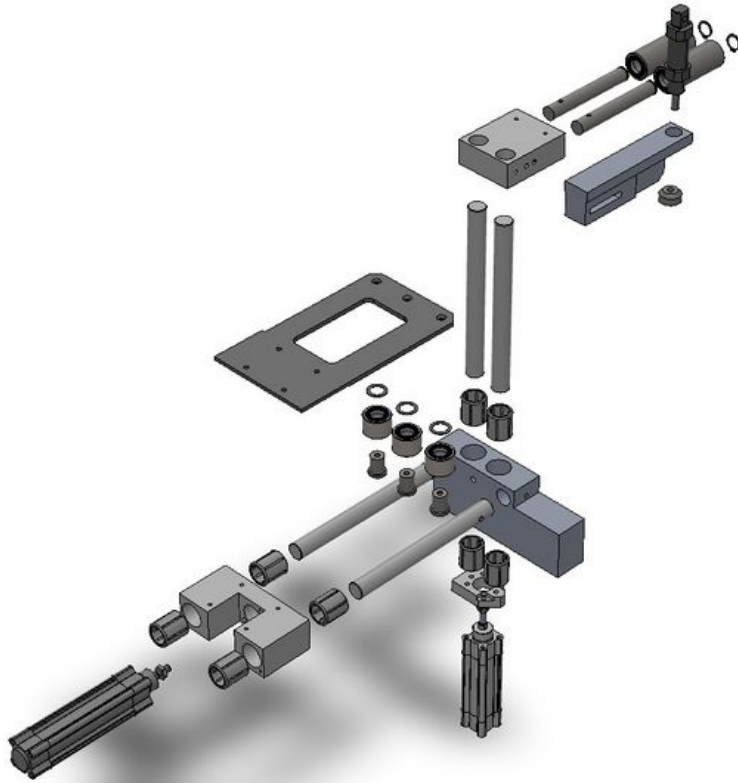

Fichier:R0000088E Slide Spindle Double Standard Mk5 R0015046.jpg


R0000088E_Slide_Spindle_Double_Standard_Mk5_R0015046

File history

Click on a date/time to view the file as it appeared at that time.

	Date/Time	Thumbnail	Dimensions	User	Comment
current	22:46, 6 December 2022		993 × 913 (79 KB)	Gareth Green (talk contribs)	R0000088E_Slide_Spindle_Double_Standard_Mk5_R0015046