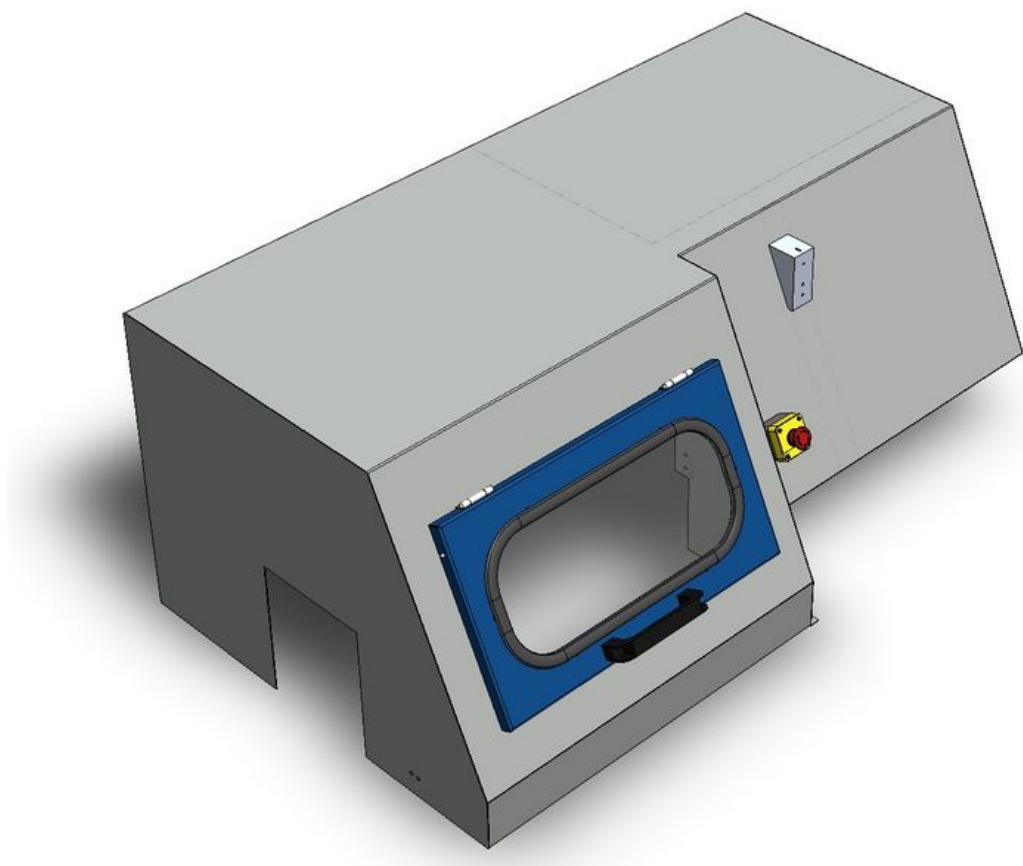

# Fichier:R0000088E Slide Spindle Double Standard Mk5 R0015041.jpg


R0000088E\_Slide\_Spindle\_Double\_Standard\_Mk5\_R0015041

## File history

Click on a date/time to view the file as it appeared at that time.

	Date/Time	Thumbnail	Dimensions	User	Comment
current	22:46, 6 December 2022		1,183 × 970 (93 KB)	Gareth Green (talk   contribs)	R0000088E_Slide_Spindle_Double_Standard_Mk5_R0015041