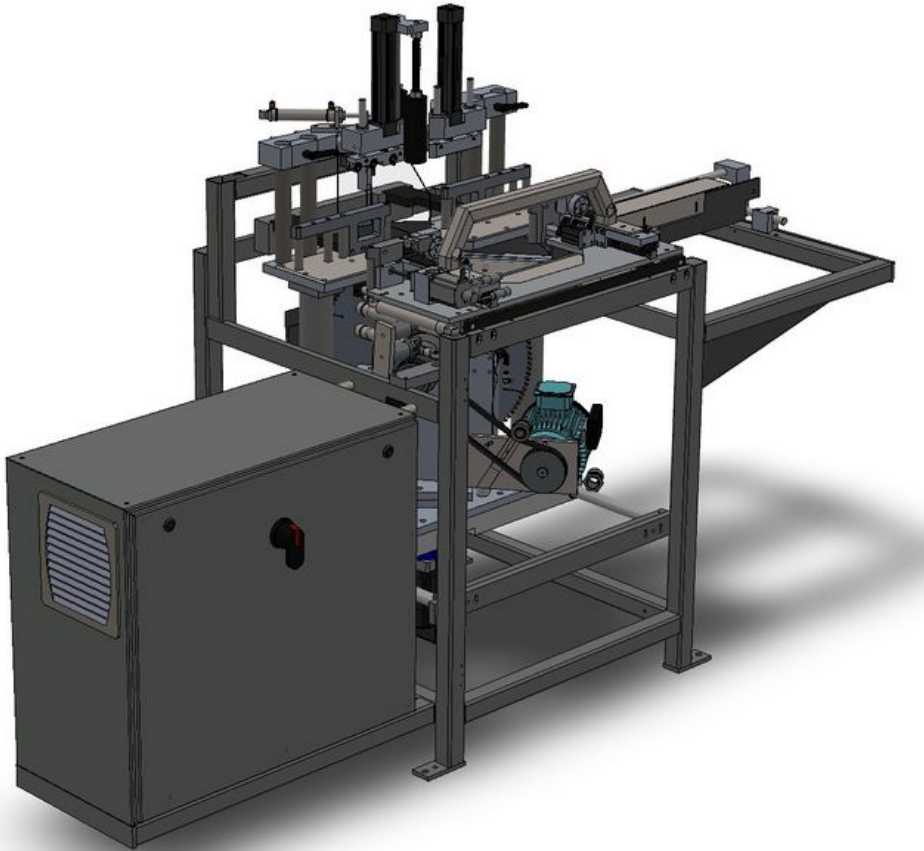

Fichier:R0000088E Slide Spindle Double Standard Mk5 R0015040.jpg


R0000088E_Slide_Spindle_Double_Standard_Mk5_R0015040

File history

Click on a date/time to view the file as it appeared at that time.

	Date/Time	Thumbnail	Dimensions	User	Comment
current	22:46, 6 December 2022		1,138 × 1,035 (166 KB)	Gareth Green (talk contribs)	R0000088E_Slide_Spindle_Double_Standard_Mk5_R0015040