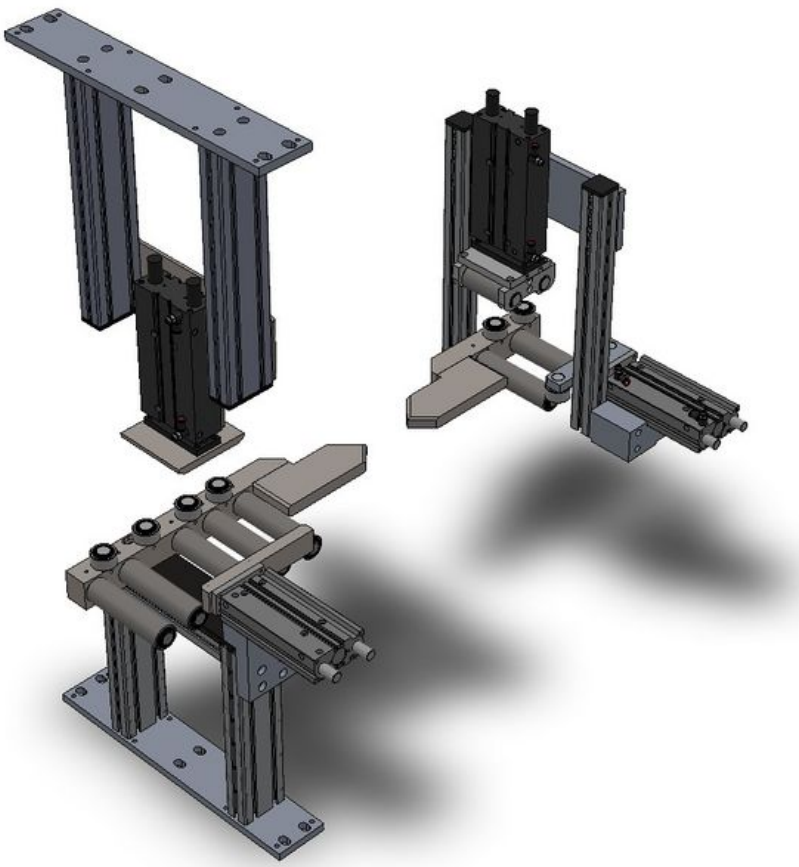

Fichier:R0000088E Slide Spindle Double Standard Mk5 R0015038.jpg


R0000088E_Slide_Spindle_Double_Standard_Mk5_R0015038

File history

Click on a date/time to view the file as it appeared at that time.

	Date/Time	Thumbnail	Dimensions	User	Comment
current	22:46, 6 December 2022		888 × 894 (109 KB)	Gareth Green (talk contribs)	R0000088E_Slide_Spindle_Double_Standard_Mk5_R0015038