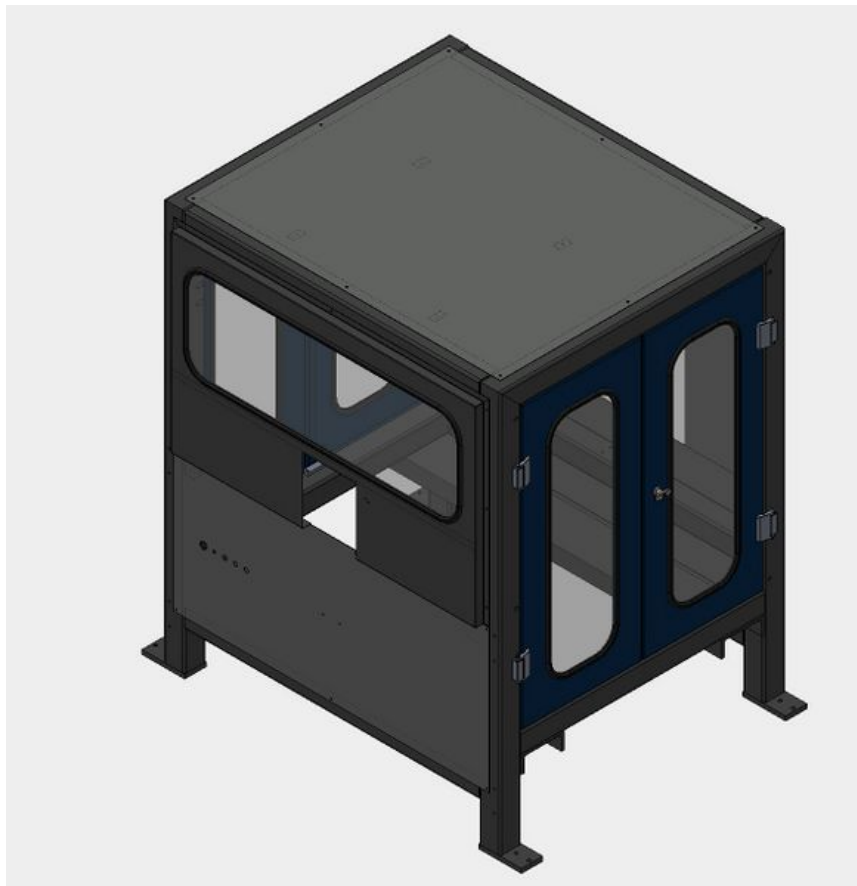

Fichier:R0000088E Slide Spindle Double Standard Mk5 R0015036.jpg



R0000088E_Slide_Spindle_Double_Standard_Mk5_R0015036

File history

Click on a date/time to view the file as it appeared at that time.

	Date/Time	Thumbnail	Dimensions	User	Comment
current	22:46, 6 December 2022		1,180 × 1,221 (127 KB)	Gareth Green (talk contribs)	R0000088E_Slide_Spindle_Double_Standard_Mk5_R0015036