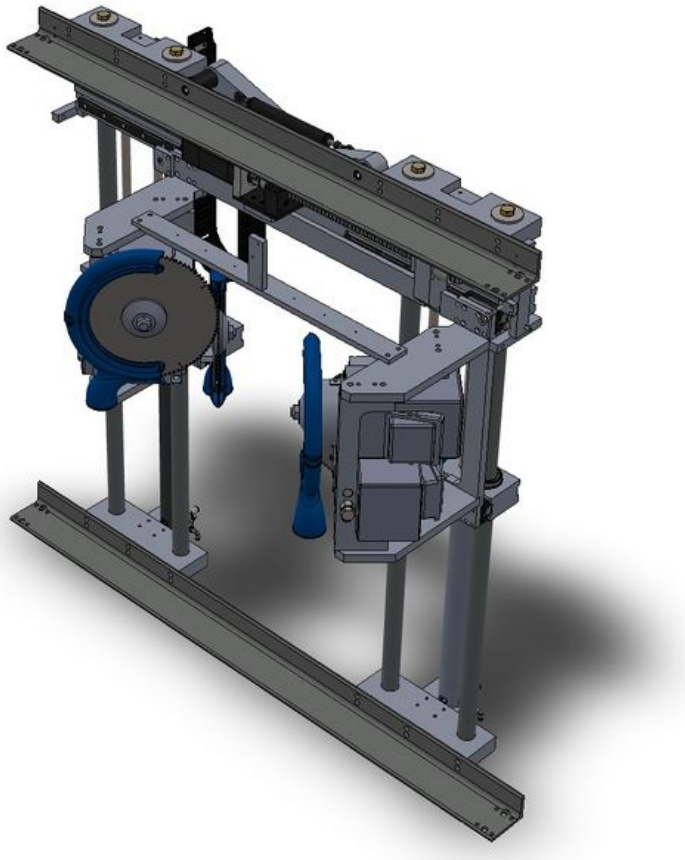

Fichier:R0000088E Slide Spindle Double Standard Mk5 R0015035.jpg



R0000088E_Slide_Spindle_Double_Standard_Mk5_R0015035

File history

Click on a date/time to view the file as it appeared at that time.

	Date/Time	Thumbnail	Dimensions	User	Comment
current	22:46, 6 December 2022		931 × 1,039 (134 KB)	Gareth Green (talk contribs)	R0000088E_Slide_Spindle_Double_Standard_Mk5_R0015035