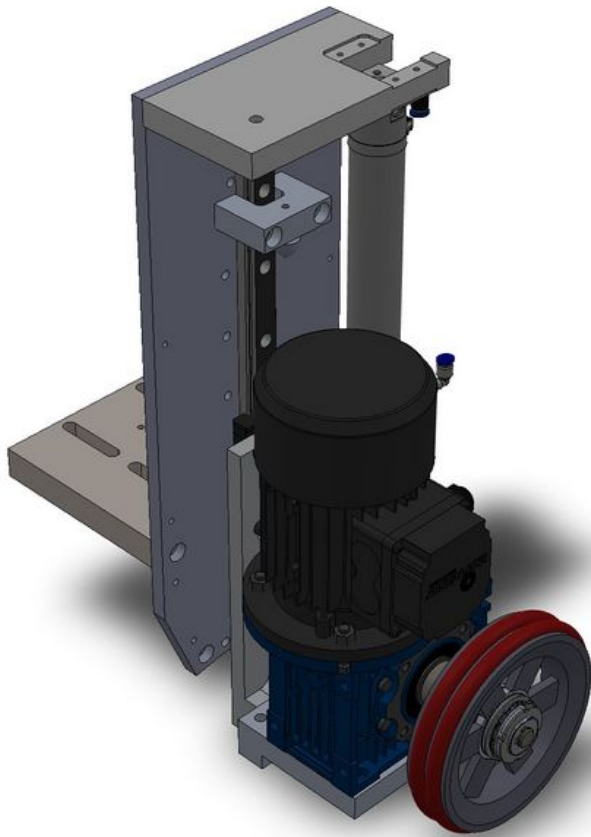

Fichier:R0000088E Slide Spindle Double Standard Mk5 R0015030B.jpg



R0000088E_Slide_Spindle_Double_Standard_Mk5_R0015030B

File history

Click on a date/time to view the file as it appeared at that time.

	Date/Time	Thumbnail	Dimensions	User	Comment
current	22:46, 6 December 2022		1,050 × 1,186 (116 KB)	Gareth Green (talk contribs)	R0000088E_Slide_Spindle_Double_Standard_Mk5_R0015030B