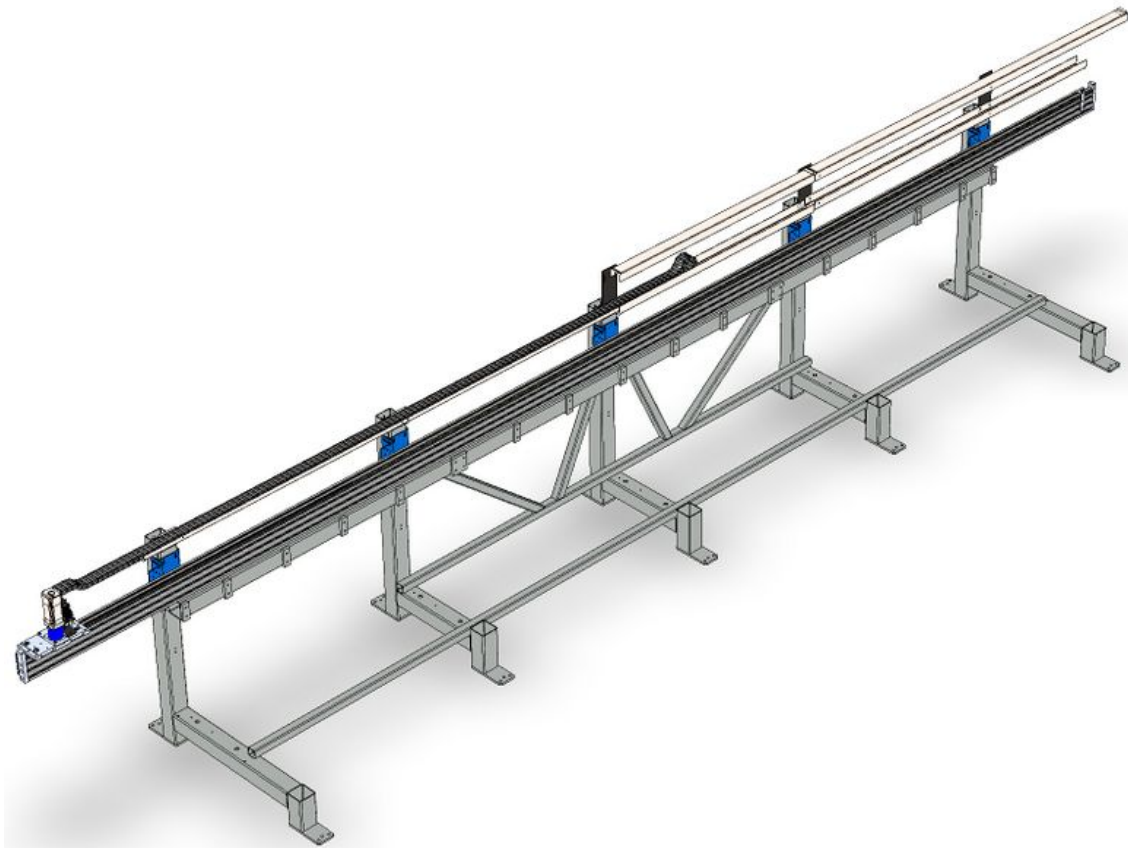

Fichier:R0000088E Slide Spindle Double Standard Mk5 R0015029D.jpg



R0000088E_Slide_Spindle_Double_Standard_Mk5_R0015029D

File history

Click on a date/time to view the file as it appeared at that time.

	Date/Time	Thumbnail	Dimensions	User	Comment
current	22:46, 6 December 2022		1,600 × 1,236 (263 KB)	Gareth Green (talk contribs)	R0000088E_Slide_Spindle_Double_Standard_Mk5_R0015029D