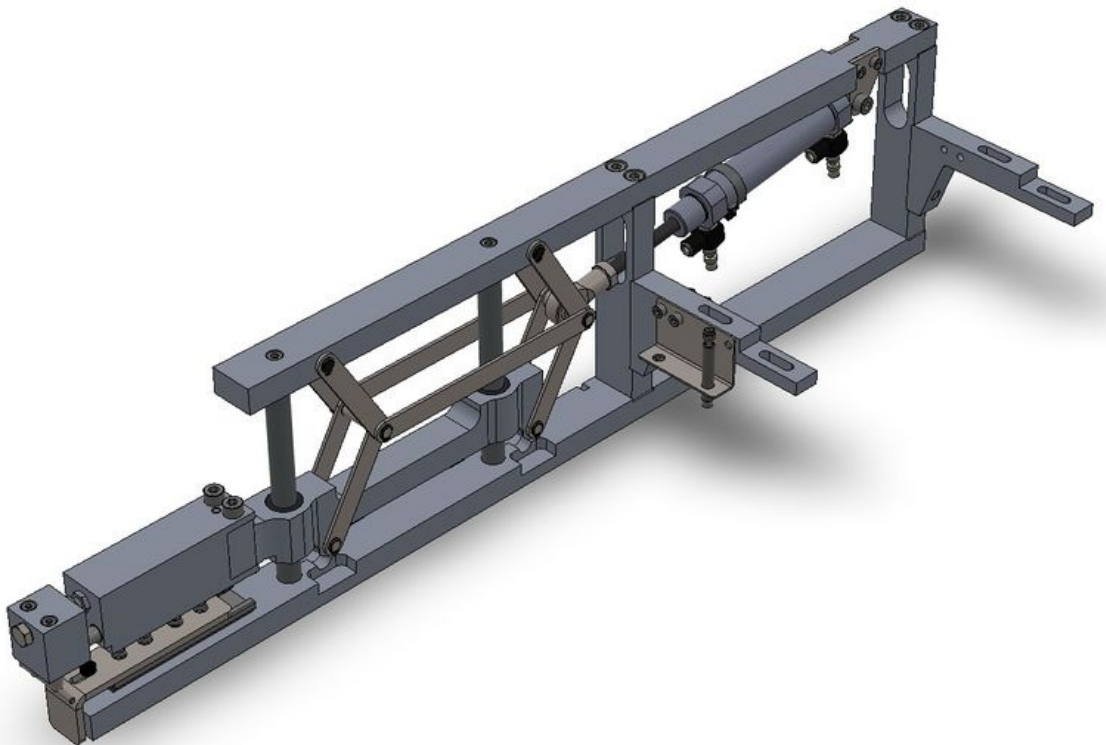

Fichier:R0000088E Slide Spindle Double Standard Mk5 R0015004.jpg



R0000088E_Slide_Spindle_Double_Standard_Mk5_R0015004

File history

Click on a date/time to view the file as it appeared at that time.

	Date/Time	Thumbnail	Dimensions	User	Comment
current	22:46, 6 December 2022		1,266 × 861 (119 KB)	Gareth Green (talk contribs)	R0000088E_Slide_Spindle_Double_Standard_Mk5_R0015004