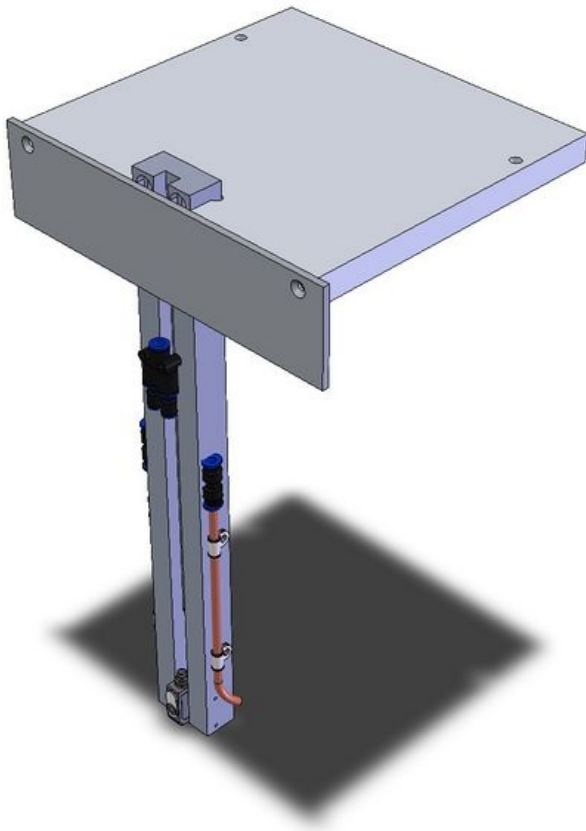

Fichier:R0000088E Slide Spindle Double Standard Mk5 R0010260.jpg



R0000088E_Slide_Spindle_Double_Standard_Mk5_R0010260

File history

Click on a date/time to view the file as it appeared at that time.

	Date/Time	Thumbnail	Dimensions	User	Comment
current	22:46, 6 December 2022		856 × 991 (54 KB)	Gareth Green (talk contribs)	R0000088E_Slide_Spindle_Double_Standard_Mk5_R0010260