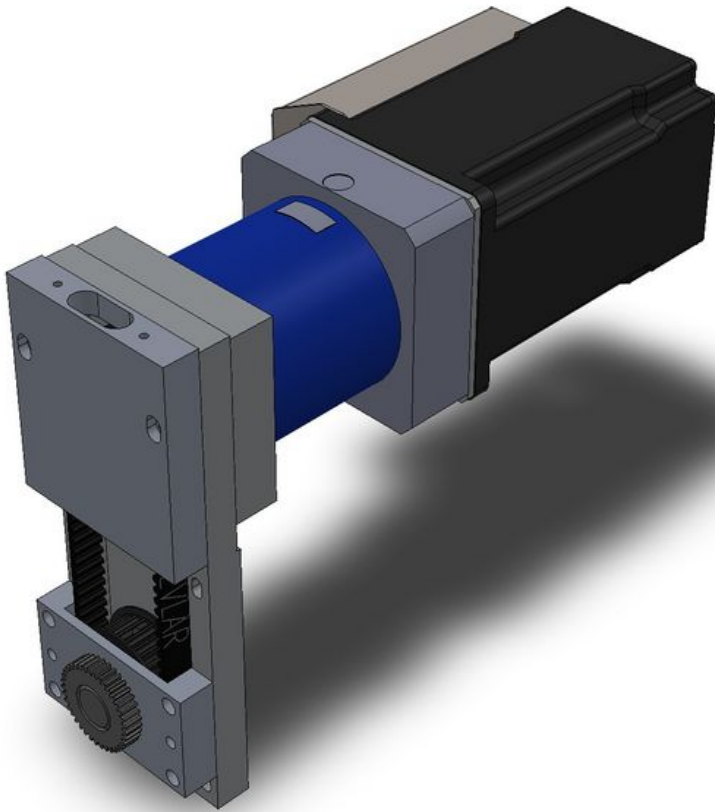

Fichier:R0000088E Slide Spindle Double Standard Mk5 R0000971E.jpg



R0000088E_Slide_Spindle_Double_Standard_Mk5_R0000971E

File history

Click on a date/time to view the file as it appeared at that time.

	Date/Time	Thumbnail	Dimensions	User	Comment
current	22:46, 6 December 2022		1,188 × 1,149 (103 KB)	Gareth Green (talk contribs)	R0000088E_Slide_Spindle_Double_Standard_Mk5_R0000971E