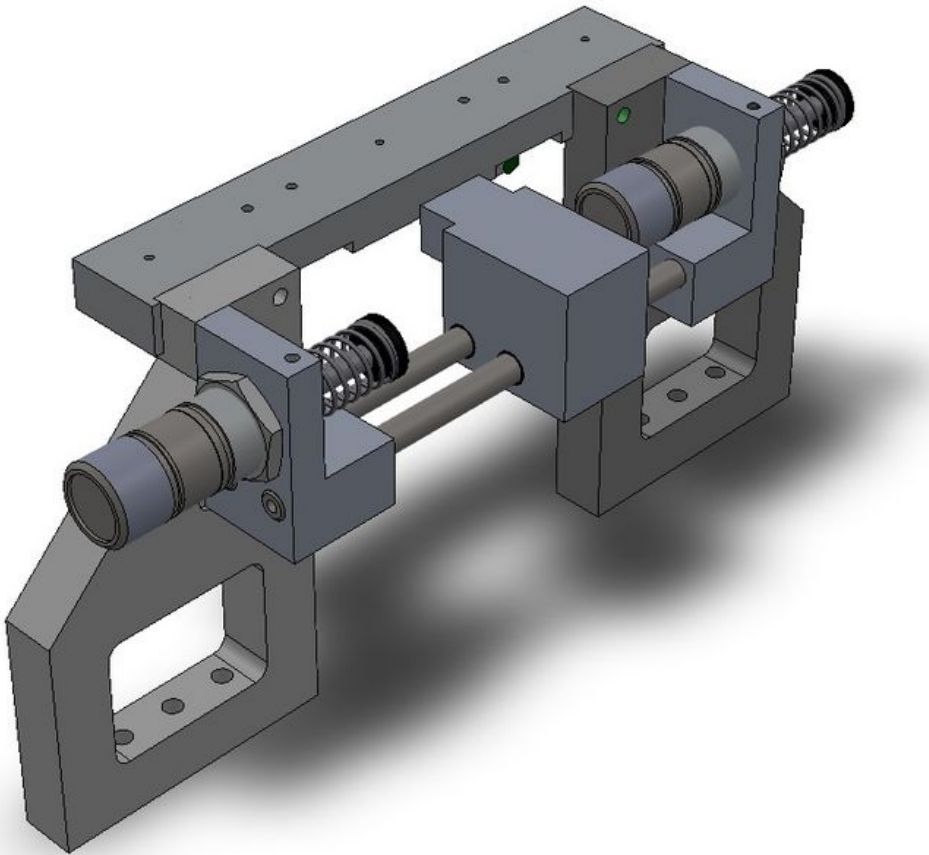

Fichier:R0000088E Slide Spindle Double Standard Mk5 R0000713E.jpg



R0000088E_Slide_Spindle_Double_Standard_Mk5_R0000713E

File history

Click on a date/time to view the file as it appeared at that time.

	Date/Time	Thumbnail	Dimensions	User	Comment
current	22:45, 6 December 2022		784 × 694 (69 KB)	Gareth Green (talk contribs)	R0000088E_Slide_Spindle_Double_Standard_Mk5_R0000713E