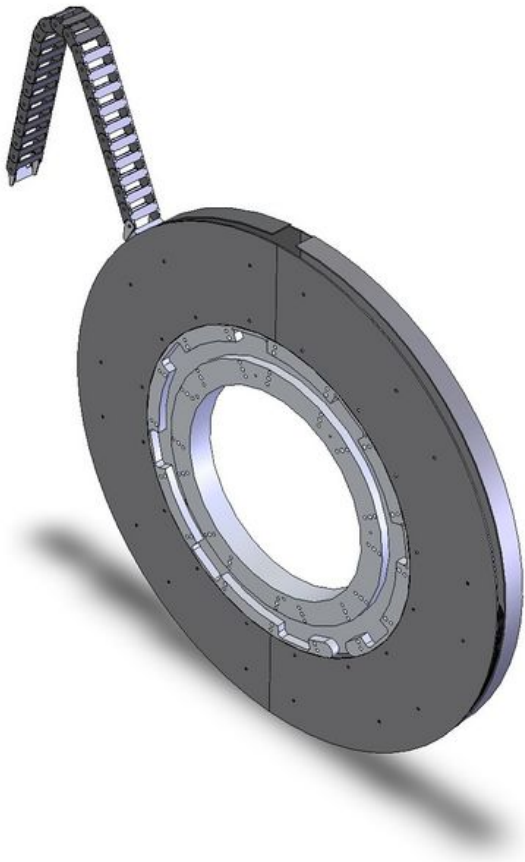

Fichier:R0000088E Slide Spindle Double Standard Mk5 R0000712E.jpg



R0000088E_Slide_Spindle_Double_Standard_Mk5_R0000712E

File history

Click on a date/time to view the file as it appeared at that time.

| | Date/Time | Thumbnail | Dimensions | User | Comment |
|---------|------------------------|---|----------------------------|-----------------------------------|---|
| current | 22:45, 6 December 2022 |  | 784 × 1,150 (101 KB) | Gareth Green (talk contribs) | R0000088E_Slide_Spindle_Double_Standard_Mk5_R0000712E |