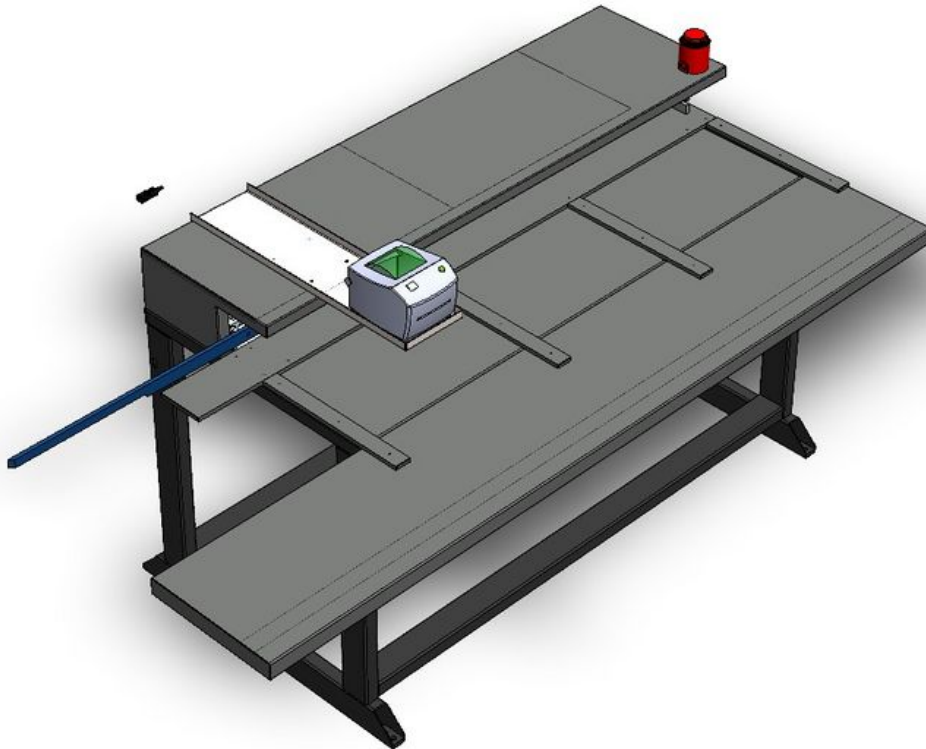

Fichier:R0000088E Slide Spindle Double Standard Mk5 R0000585E.jpg



R0000088E_Slide_Spindle_Double_Standard_Mk5_R0000585E

File history

Click on a date/time to view the file as it appeared at that time.

	Date/Time	Thumbnail	Dimensions	User	Comment
current	22:45, 6 December 2022		1,057 × 727 (90 KB)	Gareth Green (talk contribs)	R0000088E_Slide_Spindle_Double_Standard_Mk5_R0000585E