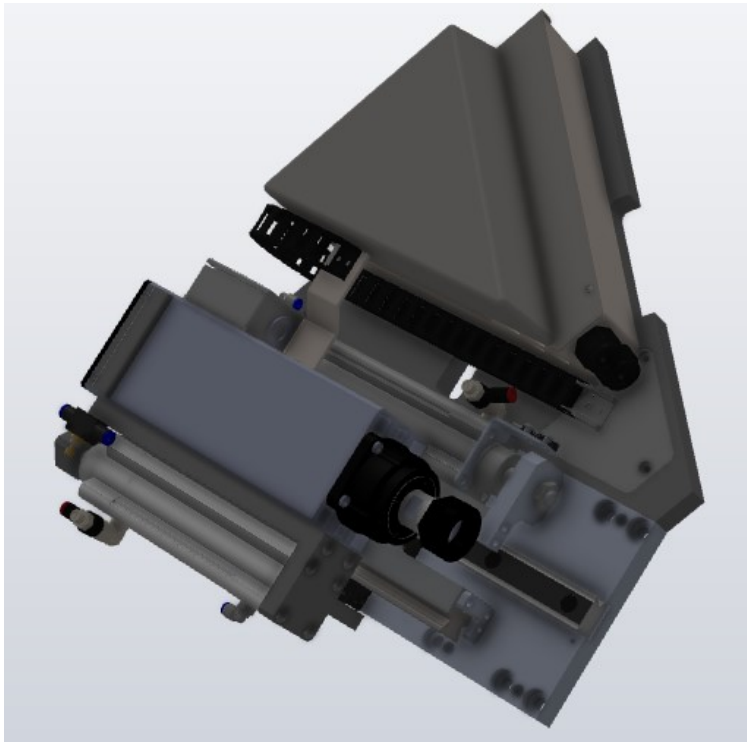

Fichier:R0000088E Slide Spindle Double Standard Mk5 R0000088E.jpg

No higher resolution available.


R0000088E_Slide_Spindle_Double_Standard_Mk5_R0000088E

File history

Click on a date/time to view the file as it appeared at that time.

	Date/Time	Thumbnail	Dimensions	User	Comment
current	22:47, 6 December 2022		510 × 505 (32 KB)	Gareth Green (talk contribs)	R0000088E_Slide_Spindle_Double_Standard_Mk5_R0000088E

You cannot overwrite this file.

File usage

The following file is a duplicate of this file (more details):

Fichier:R0000088E Slide Spindle Double Standard Mk5 R0000088Demo.jpg

There are no pages that link to this file.