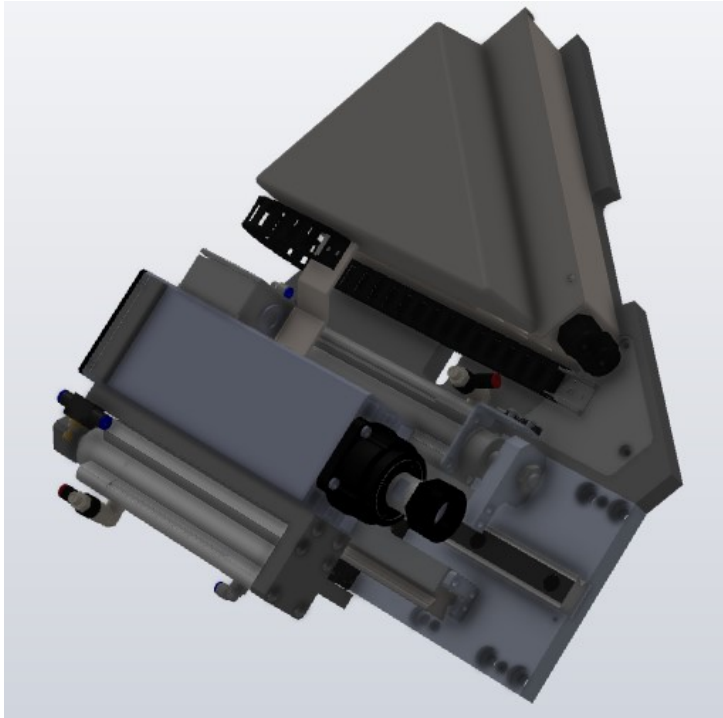

# Fichier:R0000088E Slide Spindle Double Standard Mk5 R0000088Demo.jpg

No higher resolution available.


R0000088E\_Slide\_Spindle\_Double\_Standard\_Mk5\_R0000088Demo

## File history

Click on a date/time to view the file as it appeared at that time.

	Date/Time	Thumbnail	Dimensions	User	Comment
current	09:53, 9 December 2022		510 × 505 (32 KB)	Gareth Green (talk   contribs)	R0000088E_Slide_Spindle_Double_Standard_Mk5_R0000088Demo