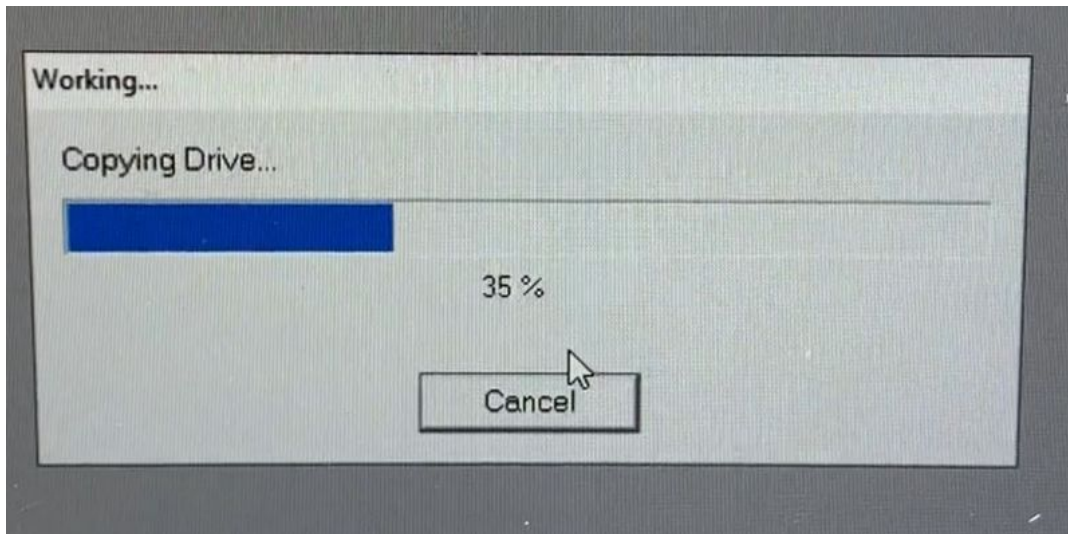

# Fichier:Programming RS Automation Servo Drive Parameters Annotation 2019-09-19 141249.jpg

