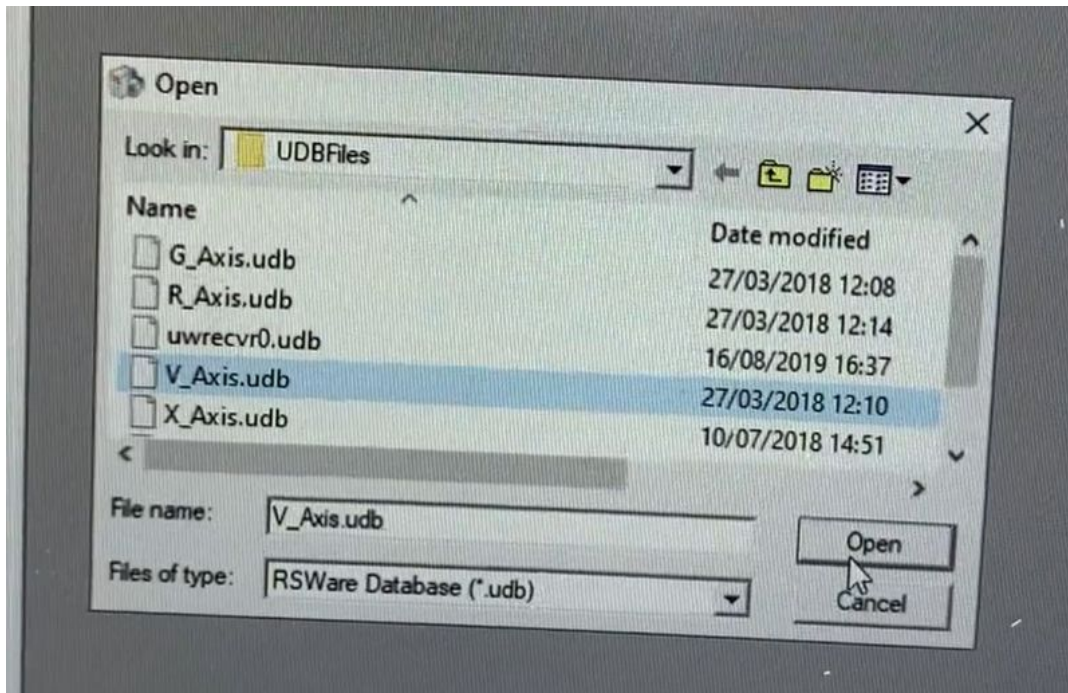

Fichier:Programming RS Automation Servo Drive Parameters Annotation 2019-09-19 141111.jpg



Programming_RS_Automation_Servo_Drive_Parameters_Annotation_2019-09-19_141111

File history

Click on a date/time to view the file as it appeared at that time.

	Date/Time	Thumbnail	Dimensions	User	Comment
current	15:13, 19 September 2019		1,186 × 763 (213 KB)	Gareth Green (talk contribs)	Programming_RS_Automation_Servo_Drive_Parameters_Annotation_2019-09-19_141111