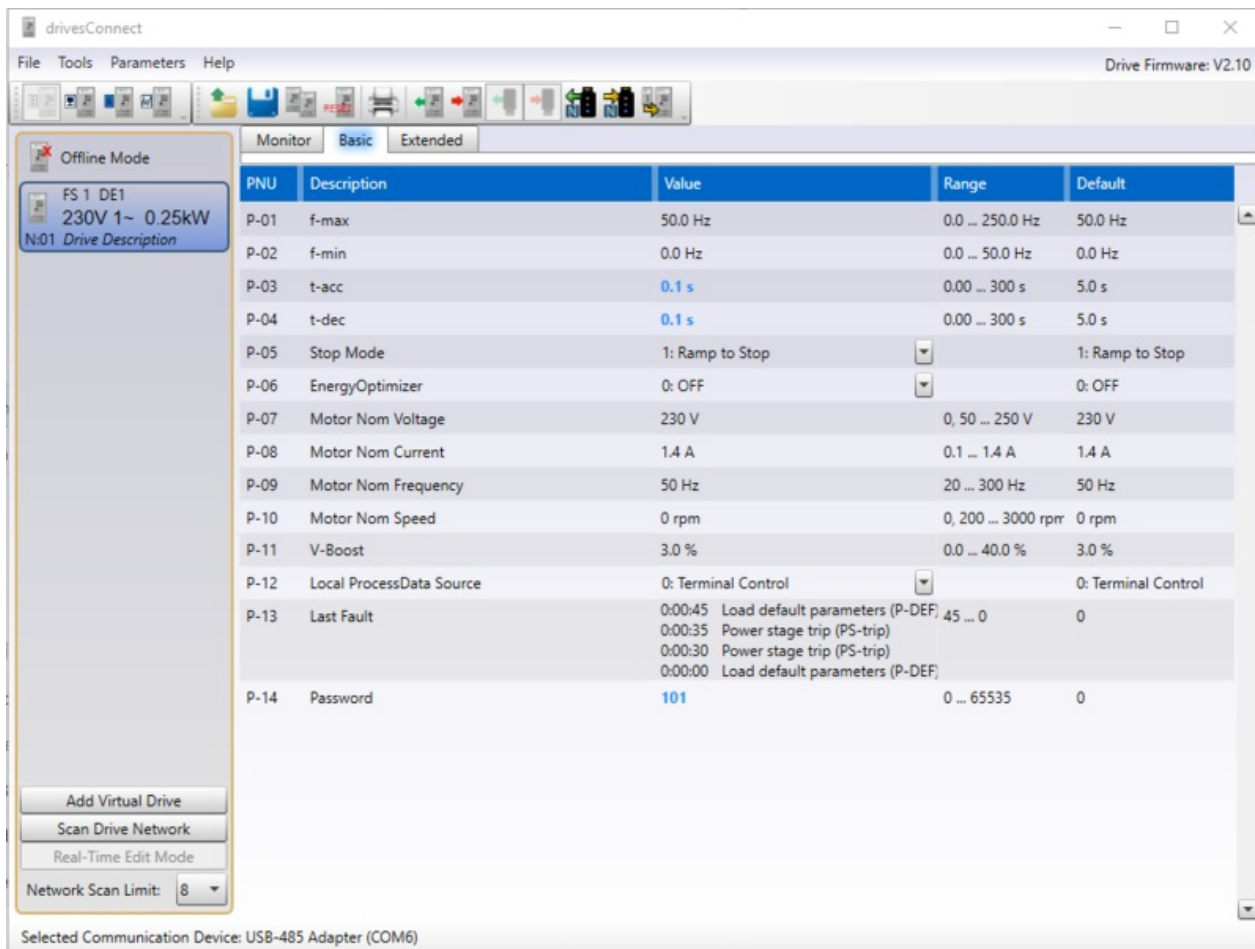

Fichier:Programming Eaton DE Drive DE Password.png



Programming_Eaton_DE_Drive_DE_Password

File history

Click on a date/time to view the file as it appeared at that time.

	Date/Time	Thumbnail	Dimensions	User	Comment
current	13:56, 15 October 2019		991 × 743 (101 KB)	Gareth Green (talk contribs)	Programming_Eaton_DE_Drive_DE_Password