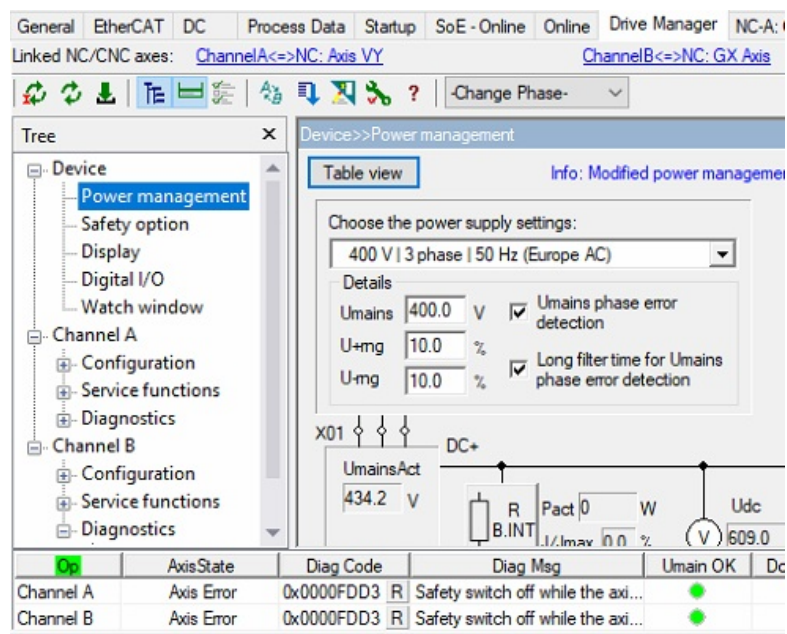

Fichier:Power Management Drive Manager.png

No higher resolution available.


File history

Click on a date/time to view the file as it appeared at that time.

	Date/Time	Thumbnail	Dimensions	User	Comment
current	20:13, 4 December 2019		492 × 404 (149 KB)	Gareth Green (talk | contribs)	

You cannot overwrite this file.

File usage

The following page links to this file:

Beckhoff Servo Drive Error Diagnosis