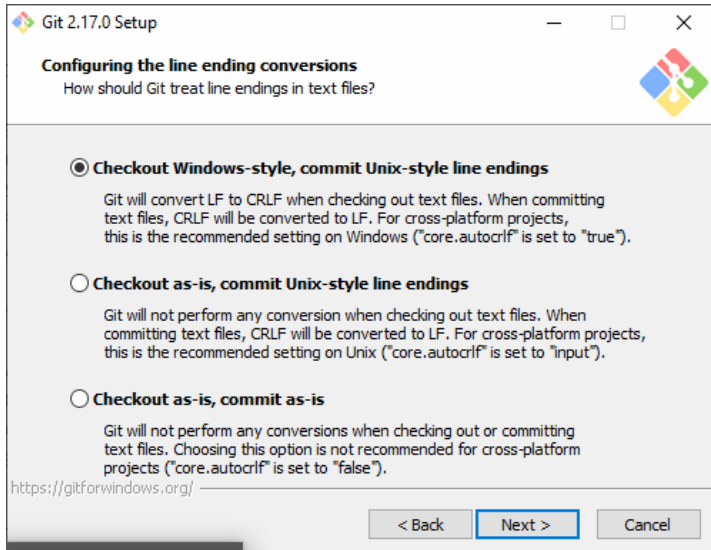

# Fichier:PLC Source Control - Git Credential Manager for Windows Install Credential Manager 011.png

No higher resolution available.
