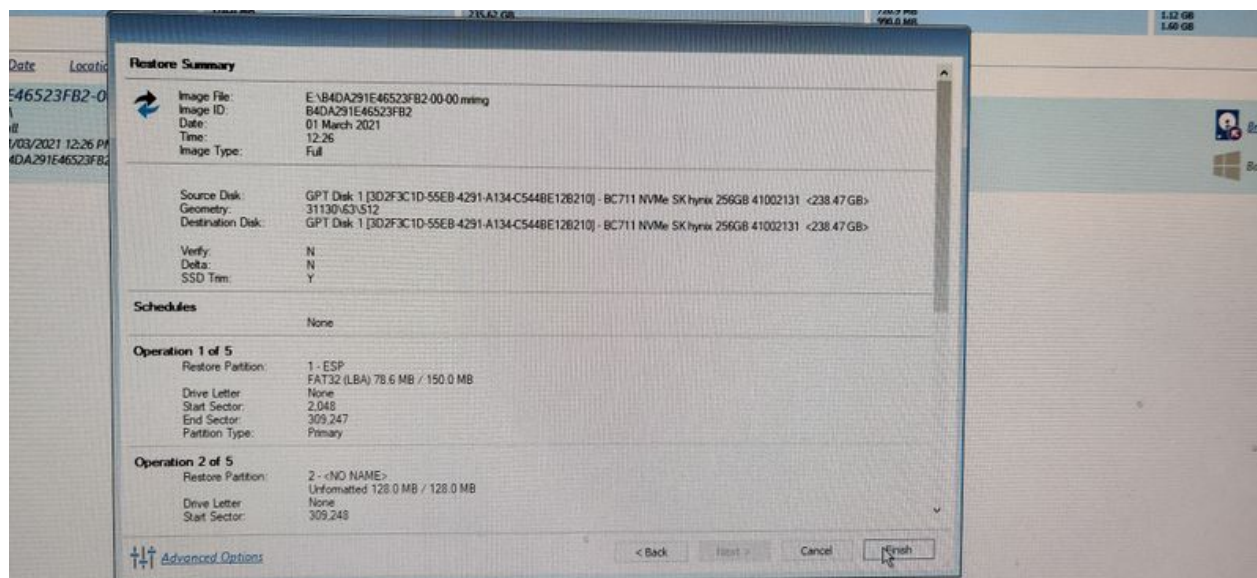

# Fichier:PC Recovery Process Step6.jpg



PC\_Recovery\_Process\_Step6

## File history

Click on a date/time to view the file as it appeared at that time.

	Date/Time	Thumbnail	Dimensions	User	Comment
current	14:54, 8 March 2021		4,000 × 1,824 (4.37 MB)	Stuga Engineer (talk   contribs)	PC_Recovery_Process_Step6

## Metadata

This file contains additional information, probably added from the digital camera or scanner used to create or digitize it. If the file has been modified from its original state, some details may not fully reflect the modified file.

Camera manufacturer	OnePlus
Camera model	HD1913
Exposure time	1/100 sec (0.01)
F Number	f/1.65
ISO speed rating	200
Date and time of data generation	07:57, 2 March 2021
Lens focal length	4.755 mm
Latitude	52° 33' 21.43" N
Longitude	1° 42' 47.67" E
Altitude	61.6 meters above sea level
Width	4,000 px
Height	1,824 px
Orientation	Normal
Horizontal resolution	72 dpi
Vertical resolution	72 dpi
File change date and time	07:57, 2 March 2021
Y and C positioning	Centered