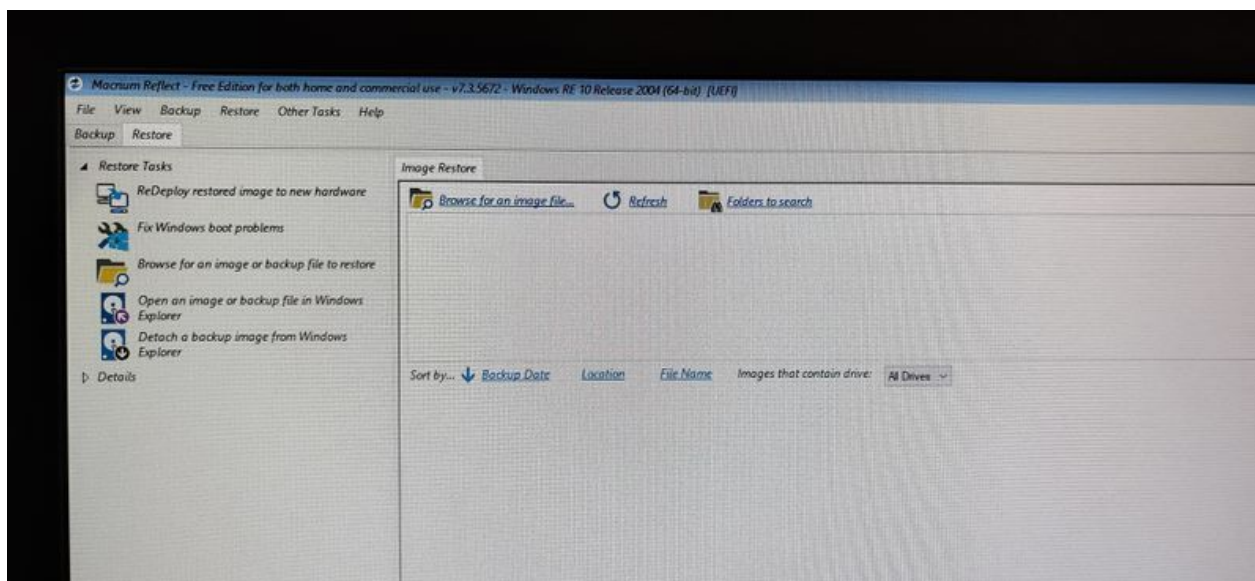

Fichier:PC Recovery Process Step2.jpg



PC_Recovery_Process_Step2

File history

Click on a date/time to view the file as it appeared at that time.

	Date/Time	Thumbnail	Dimensions	User	Comment
current	14:54, 8 March 2021		4,000 × 1,824 (3.9 MB)	Stuga Engineer (talk | contribs)	PC_Recovery_Process_Step2

You cannot overwrite this file.

File usage

The following page links to this file:

PC Recovery Process

Metadata

This file contains additional information, probably added from the digital camera or scanner used to create or digitize it. If the file has been modified from its original state, some details may not fully reflect the modified file.

Camera manufacturer	OnePlus
Camera model	HD1913
Exposure time	1/100 sec (0.01)
F Number	f/1.65
ISO speed rating	200
Date and time of data generation	07:56, 2 March 2021
Lens focal length	4.755 mm
Latitude	52° 33′ 21.43″ N
Longitude	1° 42′ 47.67″ E
Altitude	61.6 meters above sea level
Width	4,000 px
Height	1,824 px
Orientation	Normal
Horizontal resolution	72 dpi
Vertical resolution	72 dpi
File change date and time	07:56, 2 March 2021
Y and C positioning	Centered