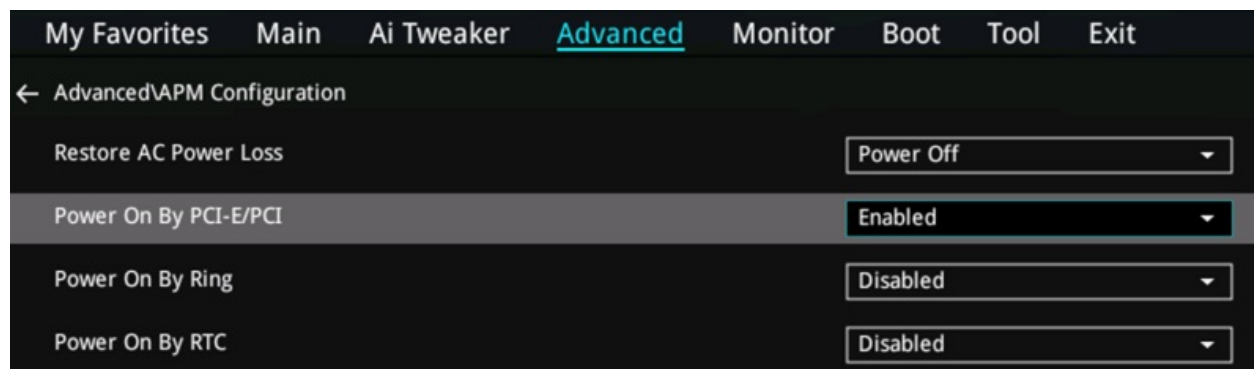

Fichier:PC Bios Power settings Picture4.png



PC_Bios_Power_settings_Picture4

File history

Click on a date/time to view the file as it appeared at that time.