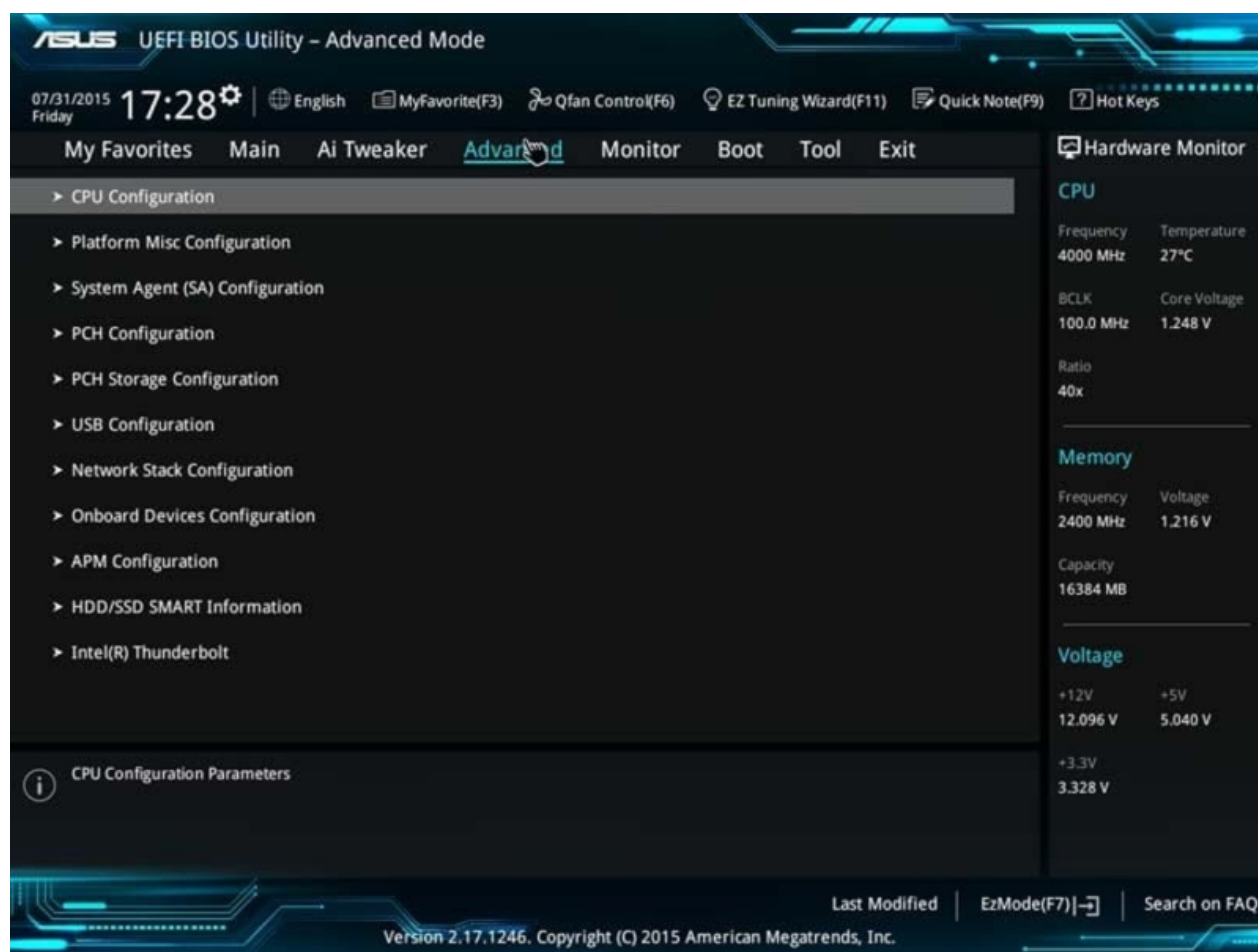

Fichier:PC Bios Power settings Picture3.png



PC_Bios_Power_settings_Picture3

File history

Click on a date/time to view the file as it appeared at that time.