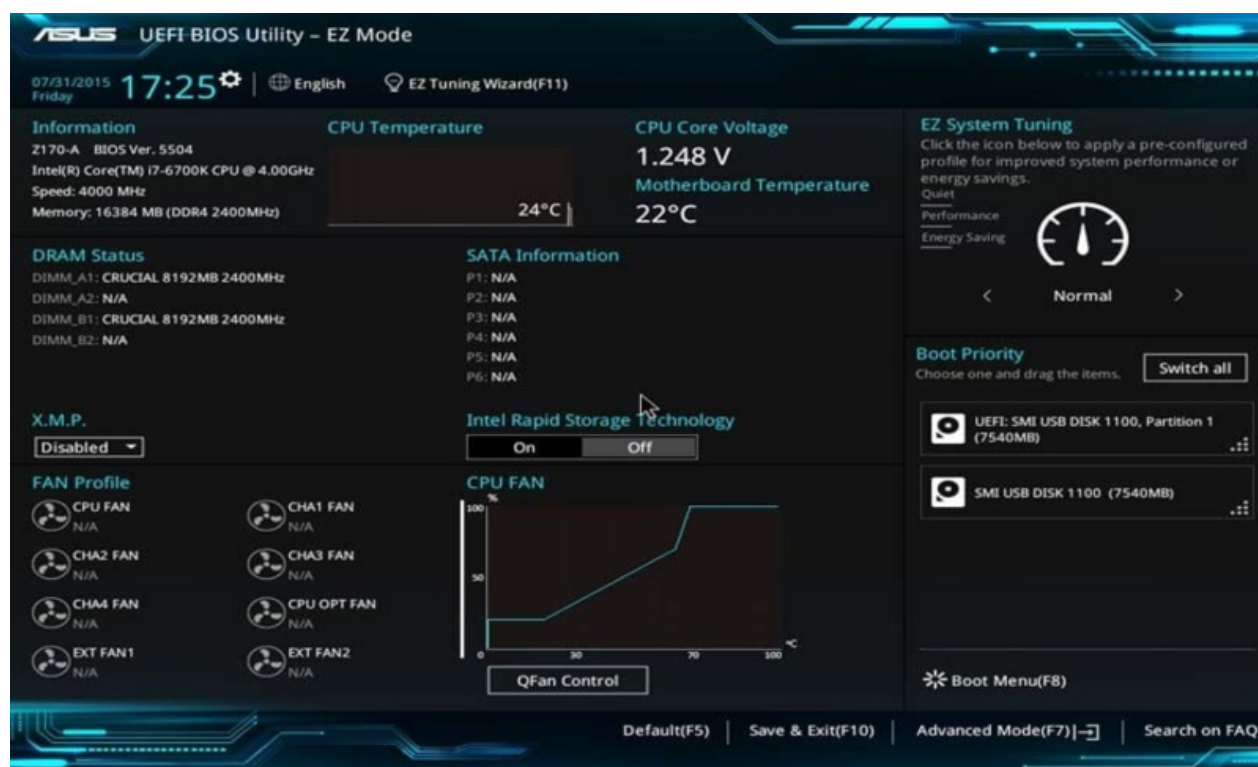

Fichier:PC Bios Power settings Picture2.png



PC_Bios_Power_settings_Picture2

File history

Click on a date/time to view the file as it appeared at that time.