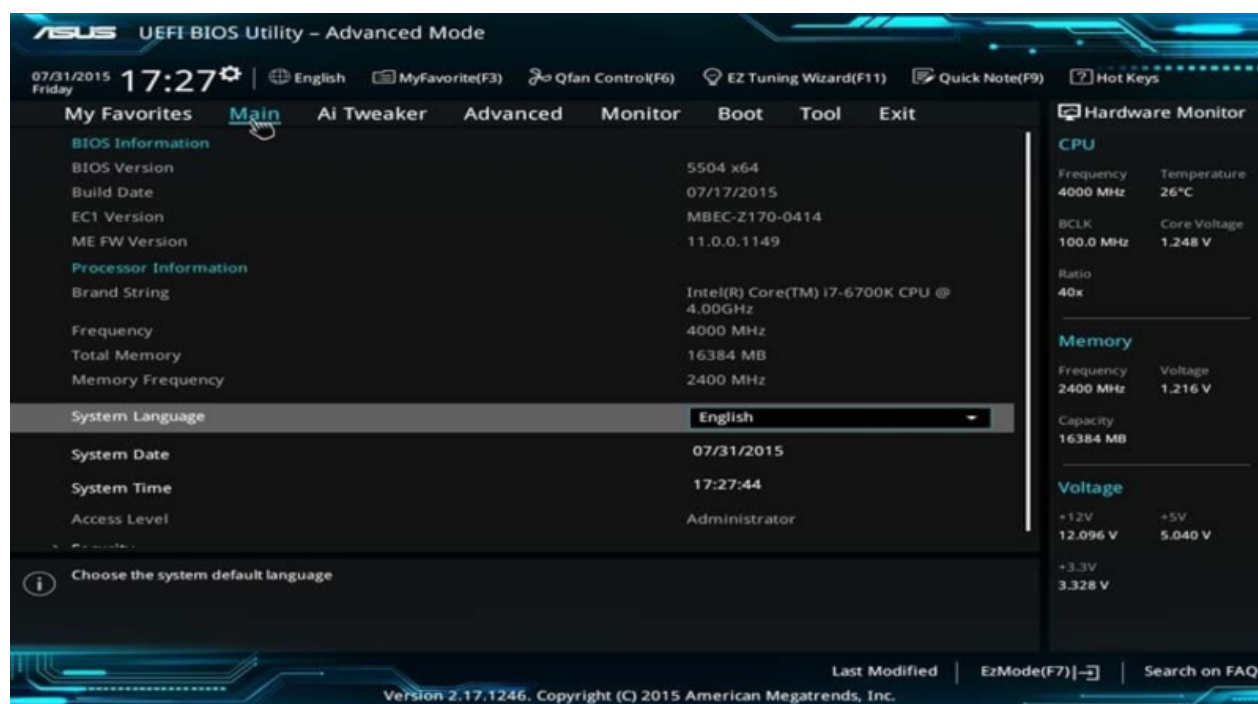

Fichier:PC Bios Power settings Picture1.png



PC_Bios_Power_settings_Picture1

File history

Click on a date/time to view the file as it appeared at that time.