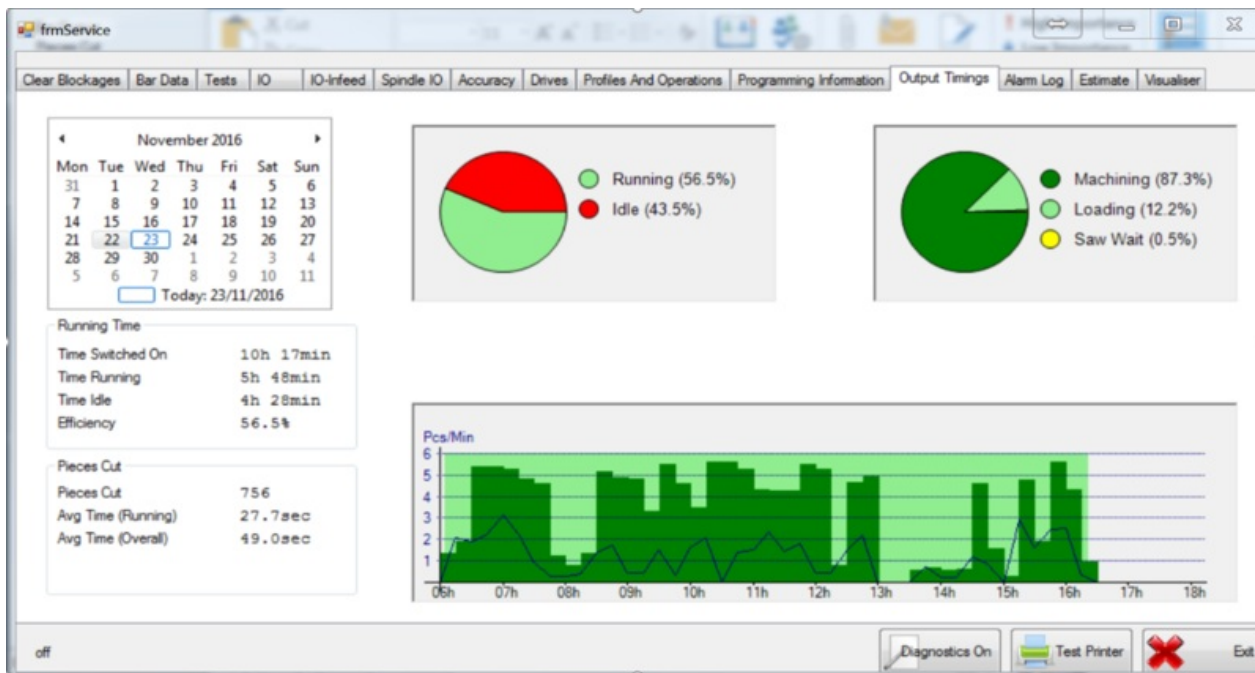

Fichier:Output Timings Tab .png



File history

Click on a date/time to view the file as it appeared at that time.

	Date/Time	Thumbnail	Dimensions	User	Comment
current	18:37, 23 January 2020		1,264 × 673 (367 KB)	Gareth Green (talk contribs)	

You cannot overwrite this file.

File usage

The following page links to this file:

[Understanding Output Timings Tab](#)