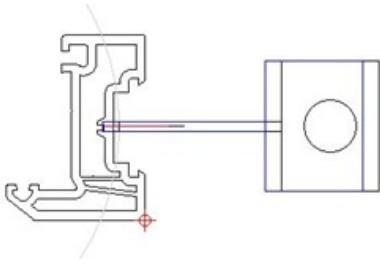

# Fichier:Optimisation to Improve Cycle Time Danger 2.png

No higher resolution available.


## File history

Click on a date/time to view the file as it appeared at that time.

	Date/Time	Thumbnail	Dimensions	User	Comment
current	19:42, 26 February 2020		279 × 161 (15 KB)	Gareth Green (talk   contribs)	