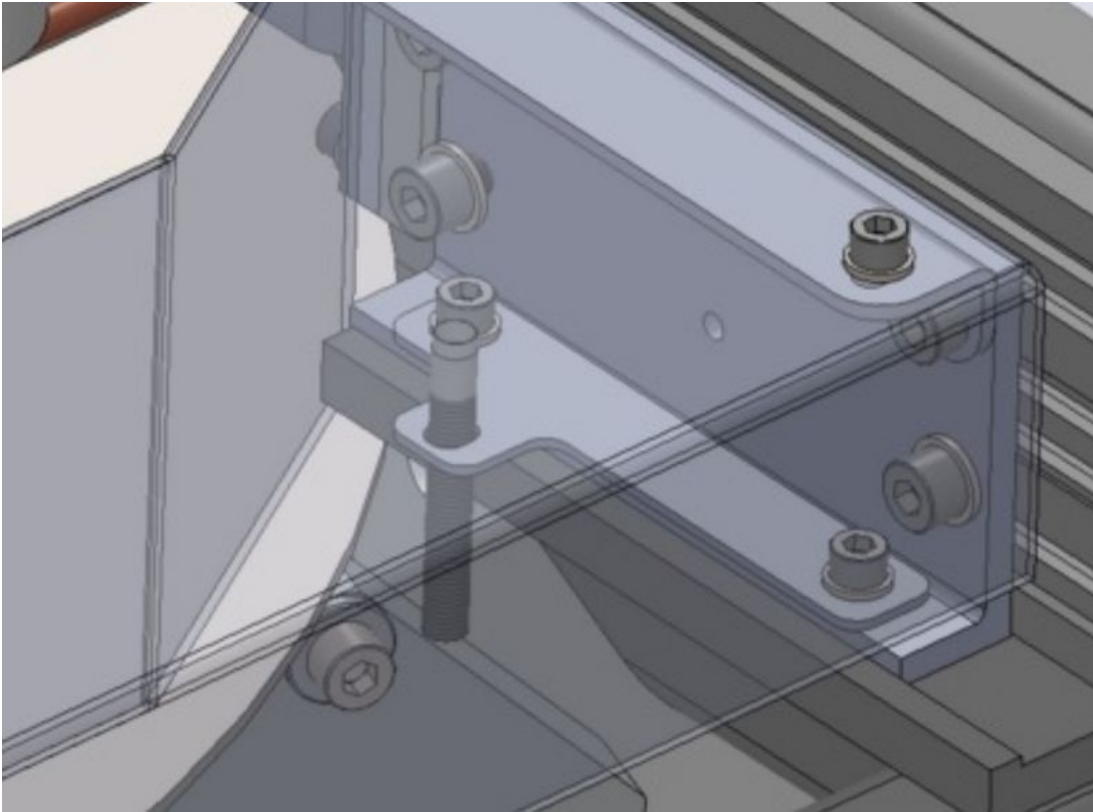

Fichier:Move SR Datum Sensor to Higher Level R0019217 Screenshot 2023-12-01 143432.jpg



Move_SR_Datum_Sensor_to_Higher_Level_R0019217_Screenshot_2023-12-01_143432

File history

Click on a date/time to view the file as it appeared at that time.

	Date/Time	Thumbnail	Dimensions	User	Comment
current	16:34, 1 December 2023		1,681 × 1,237 (168 KB)	Gareth Green (talk contribs)	Move_SR_Datum_Sensor_to_Higher_Level_R0019217_Screenshot_2023-12-01_143432