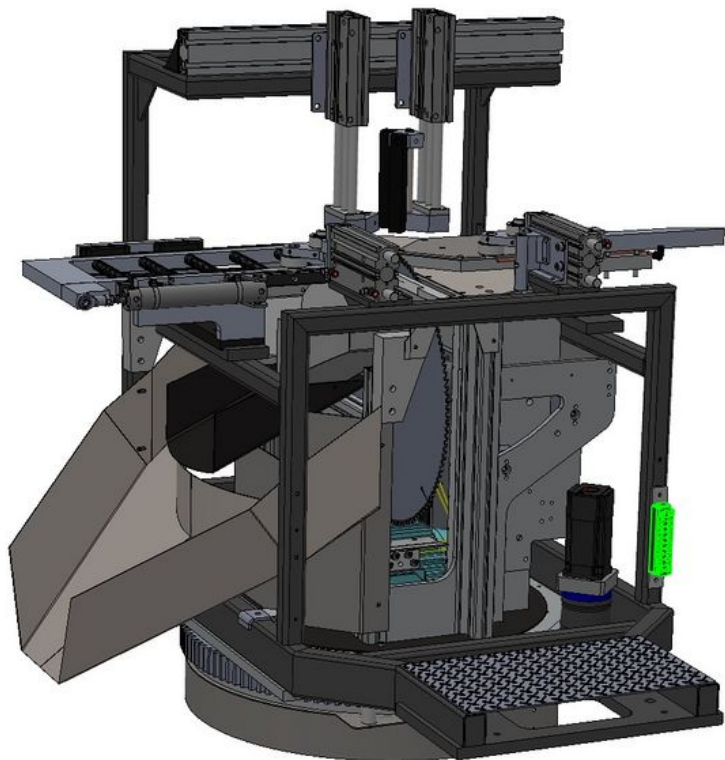

# Fichier:Move SR Datum Sensor to Higher Level R0019217 Screenshot 2023-09-14 115825.JPG

