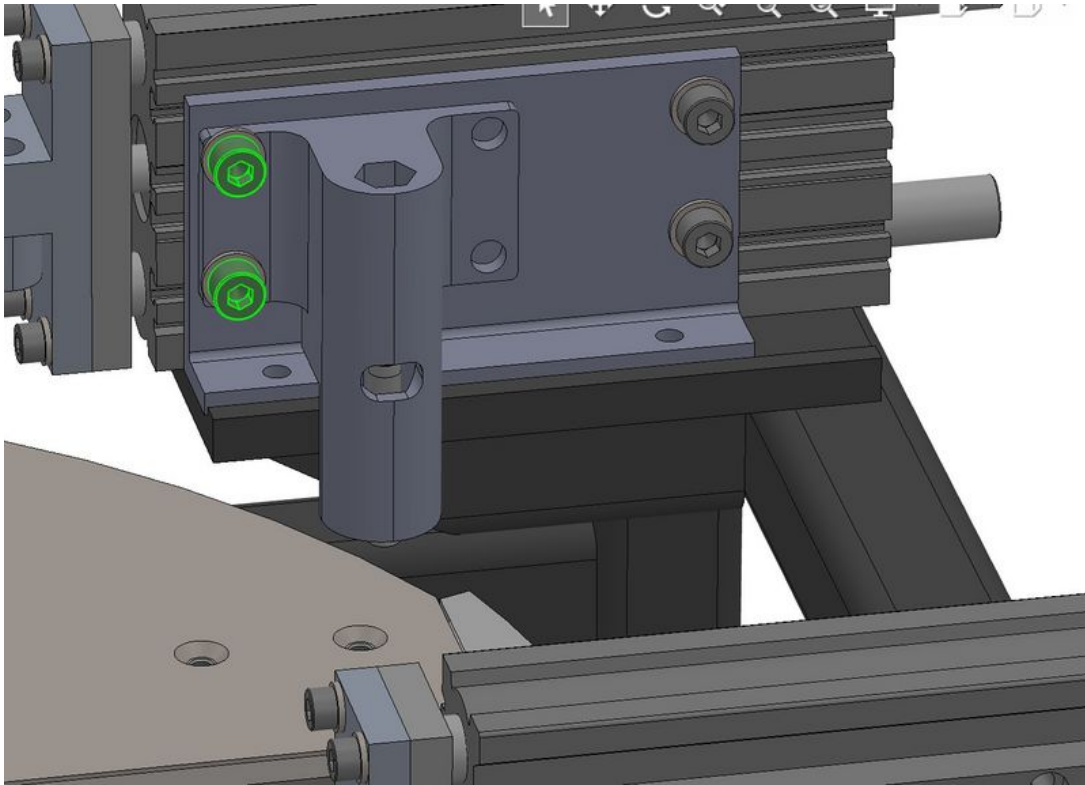

Fichier:Move SR Datum Sensor to Higher Level R0019217 Screenshot 2023-09-14 115652.JPG



Move_SR_Datum_Sensor_to_Higher_Level_R0019217_Screenshot_2023-09-14_115652

File history

Click on a date/time to view the file as it appeared at that time.

	Date/Time	Thumbnail	Dimensions	User	Comment
current	11:57, 14 September 2023		1,411 × 1,012 (177 KB)	Gareth Green (talk contribs)	Move_SR_Datum_Sensor_to_Higher_Level_R0019217_Screenshot_2023-09-14_115652

Move SR Datum Sensor to Higher Level R0019217