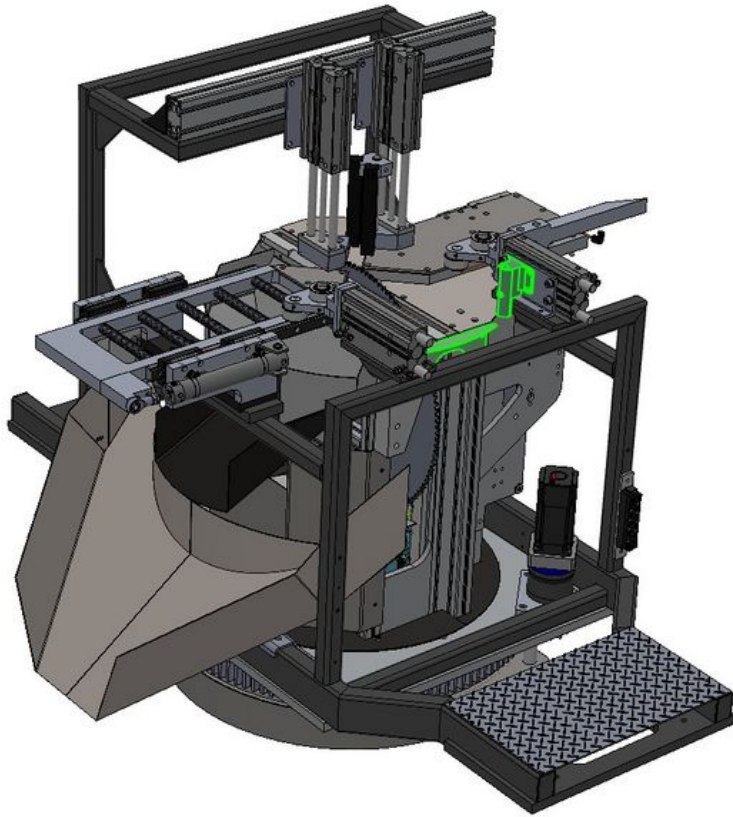

Fichier:Move SR Datum Sensor to Higher Level R0019217 R0019217.JPG

Move_SR_Datum_Sensor_to_Higher_Level_R0019217_R0019217

File history

Click on a date/time to view the file as it appeared at that time.

	Date/Time	Thumbnail	Dimensions	User	Comment
current	12:44, 14 September 2023		850 × 861 (160 KB)	Gareth Green (talk contribs)	Move_SR_Datum_Sensor_to_Higher_Level_R0019217_R0019217