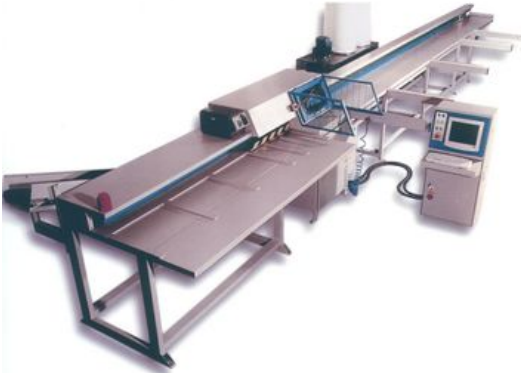

# Fichier:Manual-Autocut Mk3 Maintenance Manual copy of autocut 300 dpi.JPG



Manual-Autocut\_Mk3\_Maintenance\_Manual\_copy\_of\_autocut\_300\_dpi