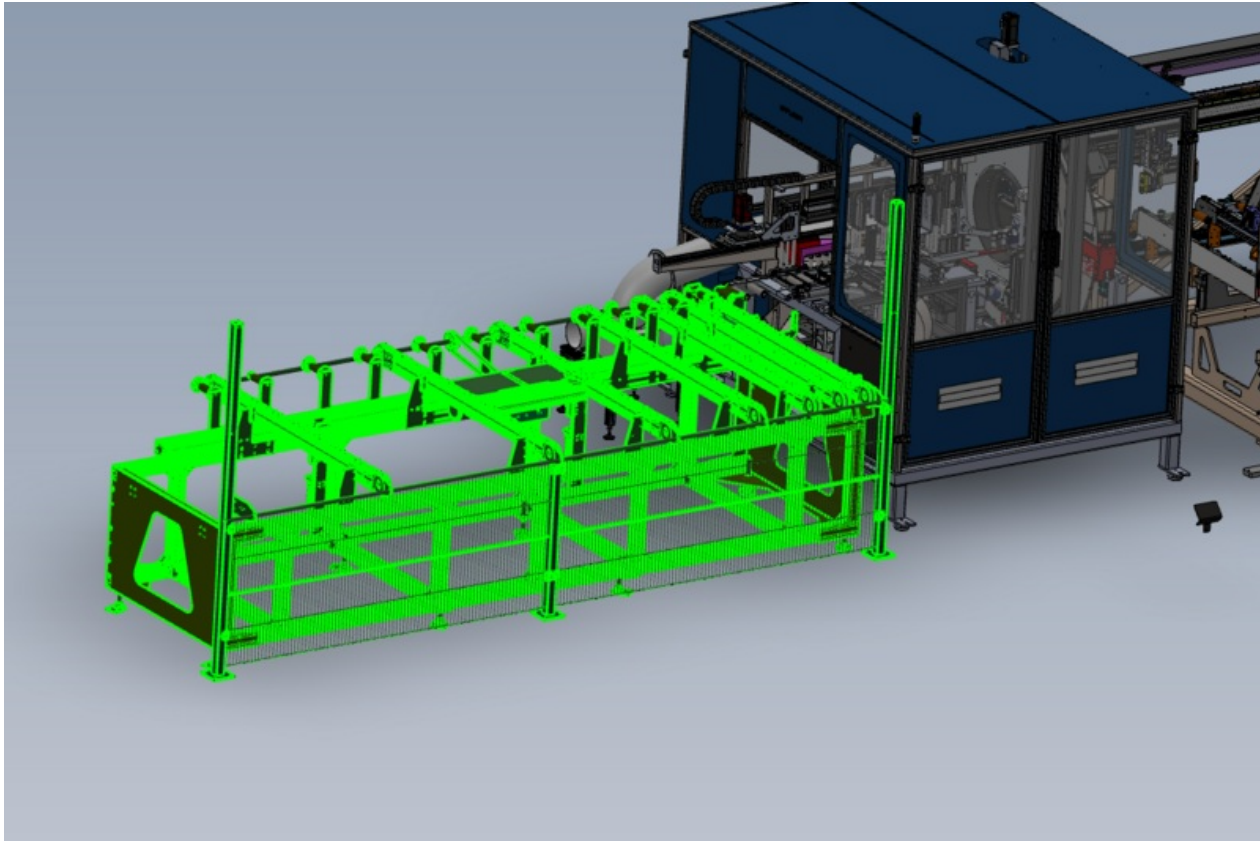

Fichier:J0001000H Autoflow Mk4 Mechanical installation-Alignment Screenshot 2023-08-24 224206.png



J0001000H_Autoflow_Mk4_Mechanical_installation-Alignment_Screenshot_2023-08-24_224206

File history

Click on a date/time to view the file as it appeared at that time.

	Date/Time	Thumbnail	Dimensions	User	Comment
current	23:42, 24 August 2023		1,077 × 717 (341 KB)	Gareth Green (talk contribs)	J0001000H_Autoflow_Mk4_Mechanical_installation-Alignment_Screenshot_2023-08-24_224206

Horizontal resolution	37.79 dpc
Vertical resolution	37.79 dpc