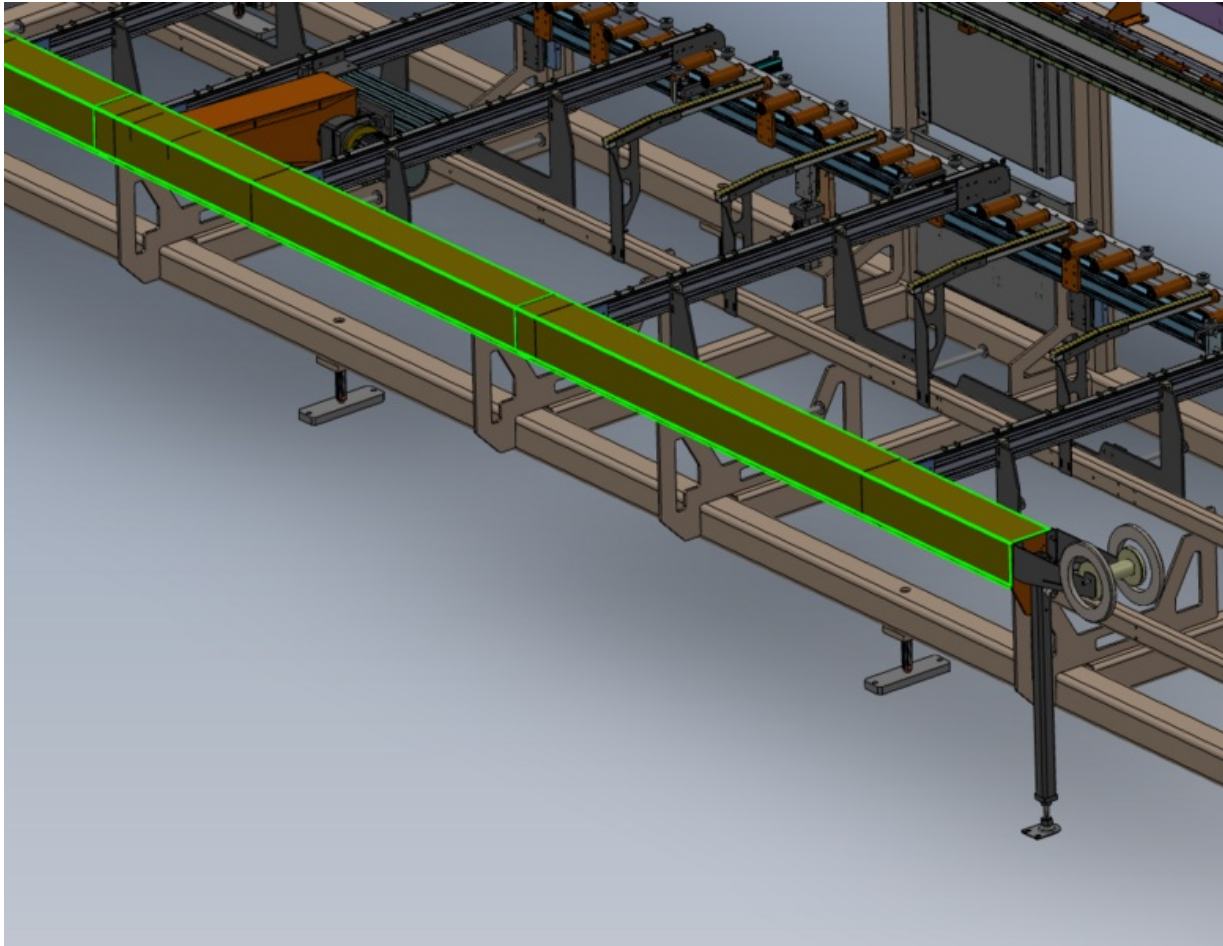

Fichier:J0001000H Autoflow Mk4 Mechanical installation-Alignment Screenshot 2023-08-24 223435.png



J0001000H_Autoflow_Mk4_Mechanical_installation-Alignment_Screenshot_2023-08-24_223435

File history

Click on a date/time to view the file as it appeared at that time.

	Date/Time	Thumbnail	Dimensions	User	Comment
current	23:34, 24 August 2023		1,039 × 799 (402 KB)	Gareth Green (talk contribs)	J0001000H_Autoflow_Mk4_Mechanical_installation-Alignment_Screenshot_2023-08-24_223435

Horizontal resolution	37.79 dpc
-----------------------	-----------

Vertical resolution	37.79 dpc
---------------------	-----------