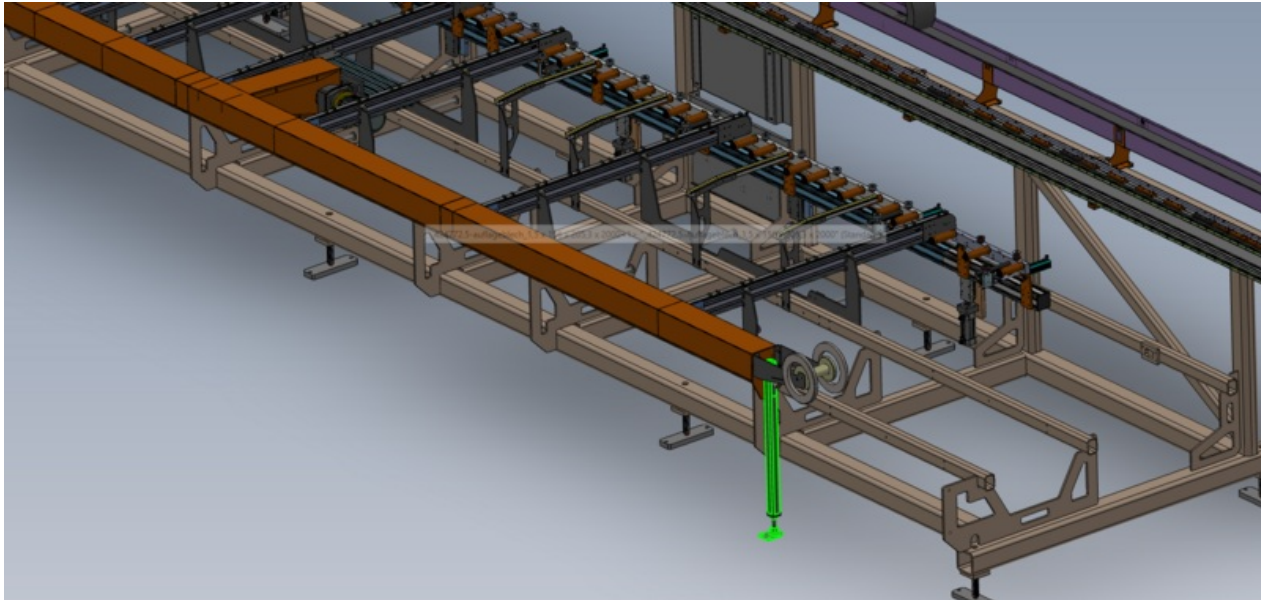

# Fichier:J0001000H Autoflow Mk4 Mechanical installation-Alignment Screenshot 2023-08-24 223345.png



## File history

Click on a date/time to view the file as it appeared at that time.

	Date/Time	Thumbnail	Dimensions	User	Comment
current	23:33, 24 August 2023		1,694 × 806 (699 KB)	Gareth Green (talk   contribs)	J0001000H_Autoflow_Mk4_Mechanical_installation-Alignment_Screenshot_2023-08-24_223345