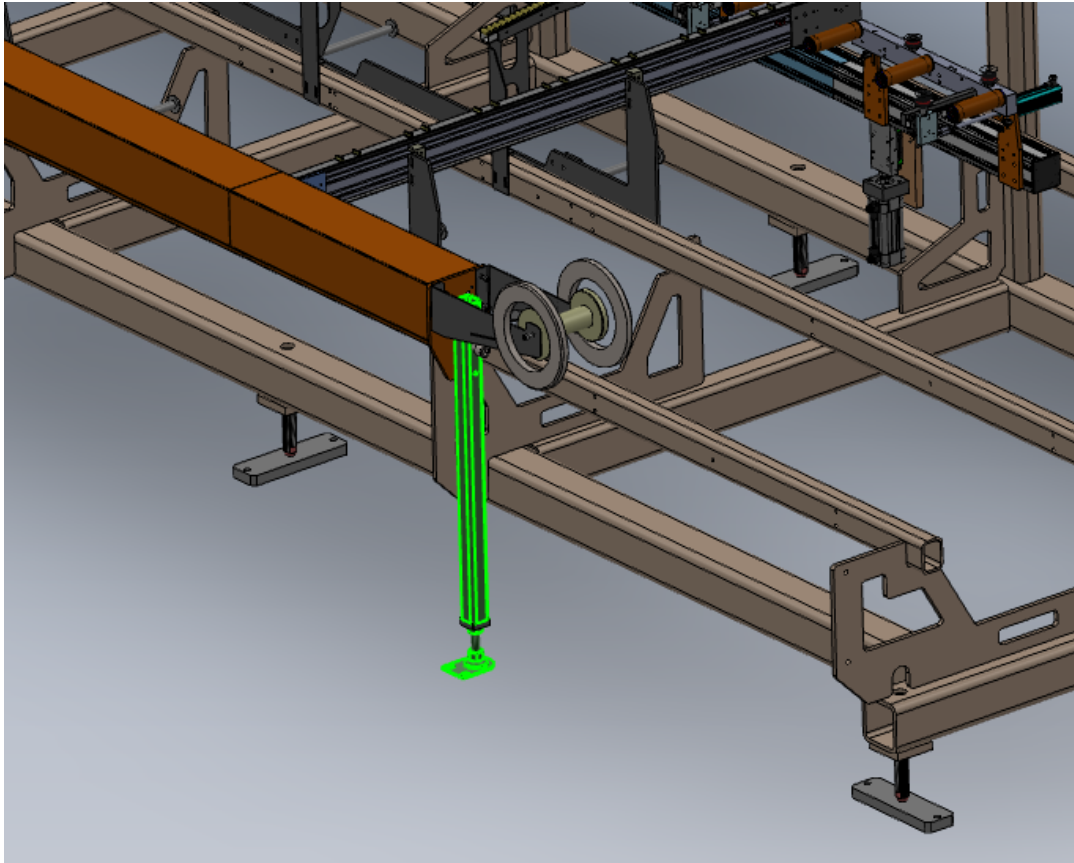

Fichier:J0001000H Autoflow Mk4 Mechanical installation-Alignment Screenshot 2023-08-24 223233.png

No higher resolution available.


J0001000H_Autoflow_Mk4_Mechanical_installation-Alignment_Screenshot_2023-08-24_223233

File history

Click on a date/time to view the file as it appeared at that time.

	Date/Time	Thumbnail	Dimensions	User	Comment
current	23:33, 24 August 2023		685 × 547 (205 KB)	Gareth Green (talk contribs)	J0001000H_Autoflow_Mk4_Mechanical_installation-Alignment_Screenshot_2023-08-24_223233

Horizontal resolution	37.79 dpc
Vertical resolution	37.79 dpc