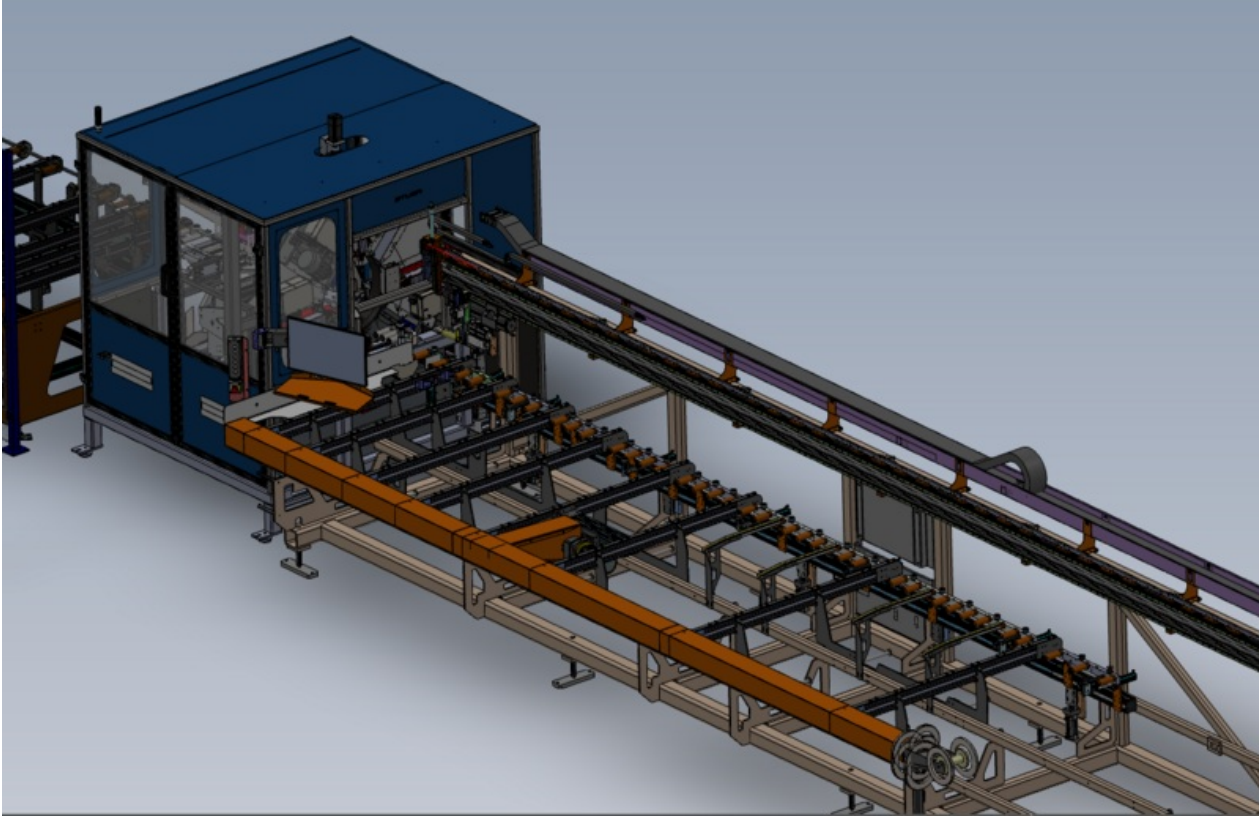

Fichier:J0001000H Autoflow Mk4 Mechanical installation-Alignment Screenshot 2023-08-24 222659.png



J0001000H_Autoflow_Mk4_Mechanical_installation-Alignment_Screenshot_2023-08-24_222659

File history

Click on a date/time to view the file as it appeared at that time.

	Date/Time	Thumbnail	Dimensions	User	Comment
current	23:27, 24 August 2023		1,239 × 803 (482 KB)	Gareth Green (talk contribs)	J0001000H_Autoflow_Mk4_Mechanical_installation-Alignment_Screenshot_2023-08-24_222659

Horizontal resolution	37.79 dpc
Vertical resolution	37.79 dpc