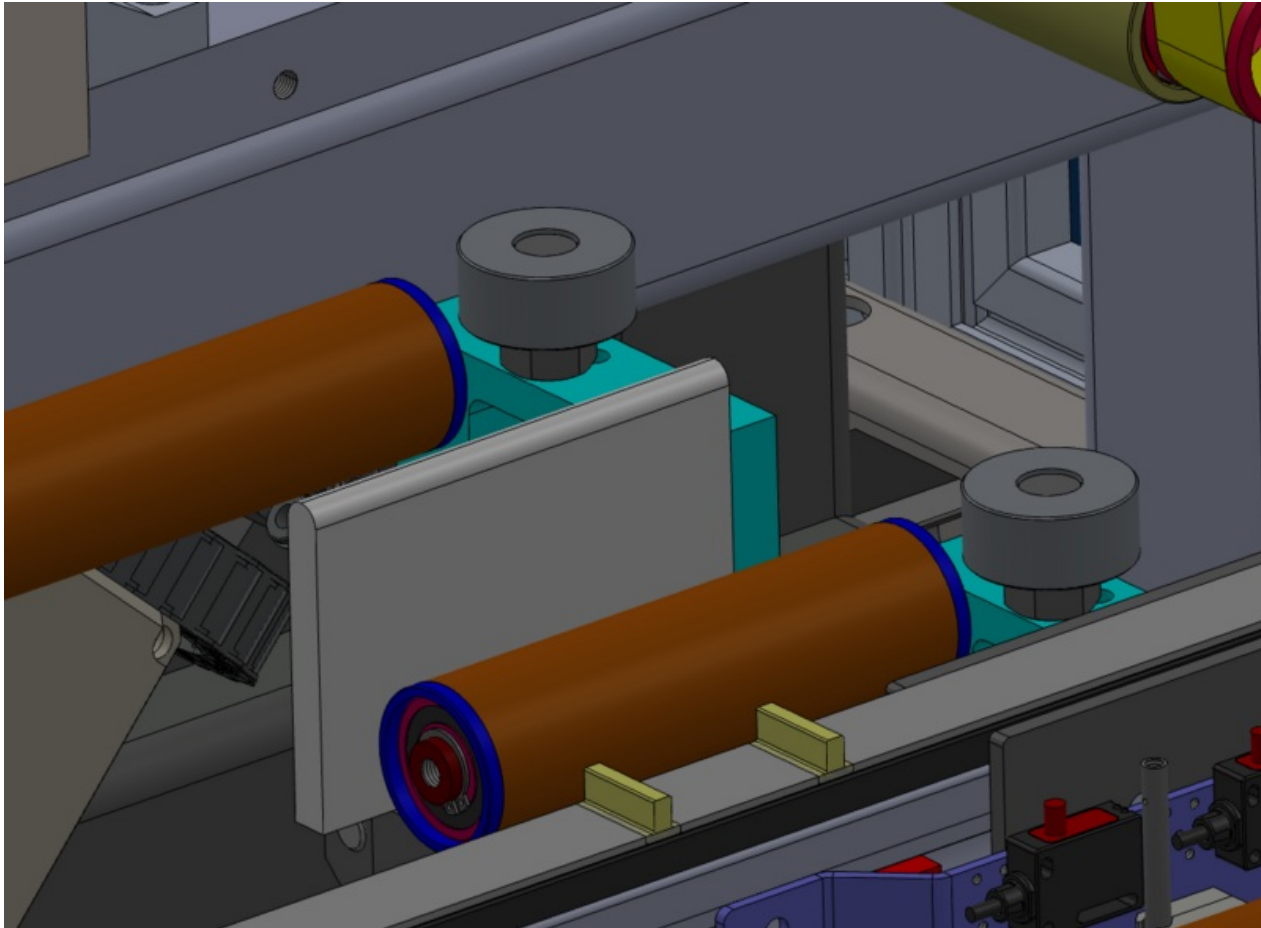

Fichier:J0001000H Autoflow Mk4 Mechanical installation-Alignment Screenshot 2023-08-24 222154.png



J0001000H_Autoflow_Mk4_Mechanical_installation-Alignment_Screenshot_2023-08-24_222154

File history

Click on a date/time to view the file as it appeared at that time.

	Date/Time	Thumbnail	Dimensions	User	Comment
current	23:22, 24 August 2023		1,088 × 800 (211 KB)	Gareth Green (talk contribs)	J0001000H_Autoflow_Mk4_Mechanical_installation-Alignment_Screenshot_2023-08-24_222154

Horizontal resolution	37.79 dpc
Vertical resolution	37.79 dpc