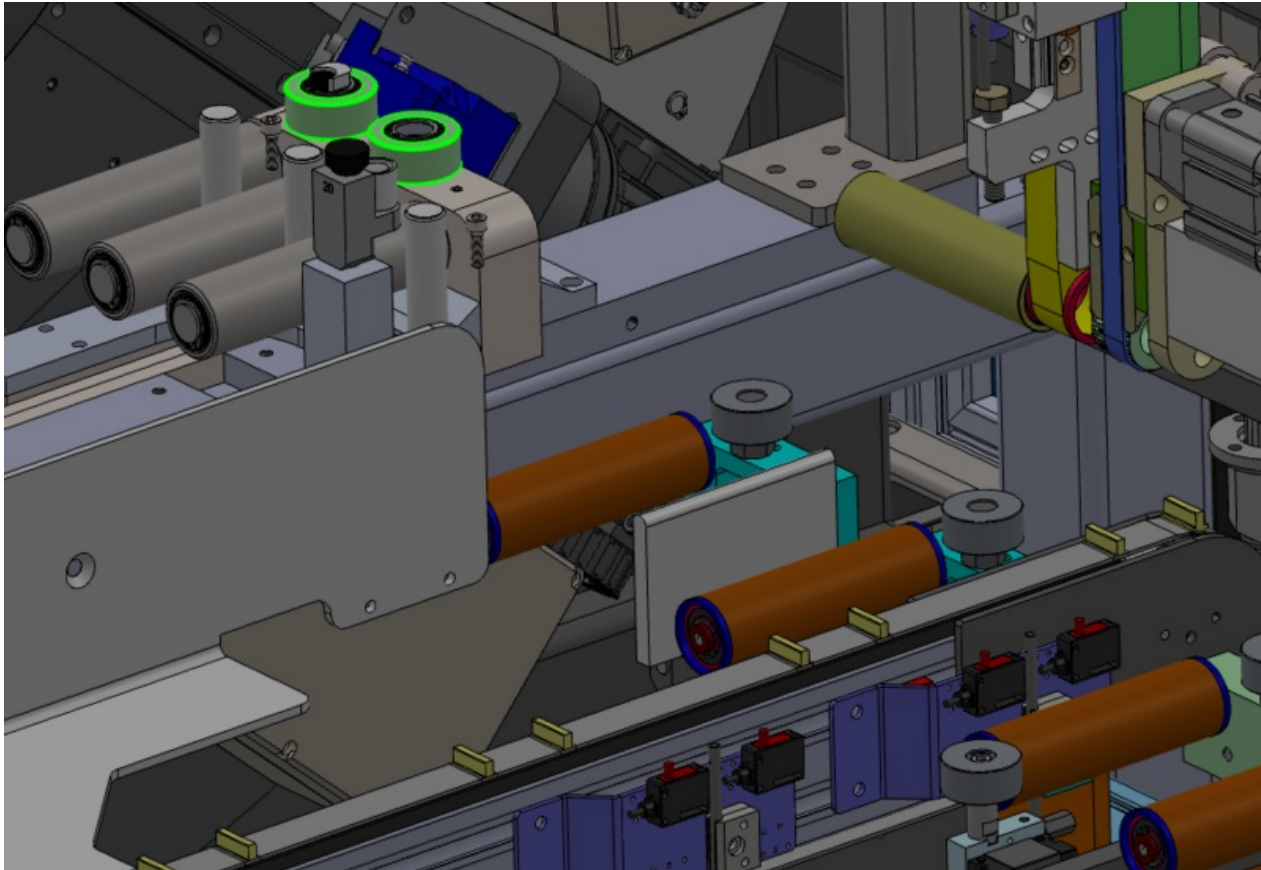

# Fichier:J0001000H Autoflow Mk4 Mechanical installation-Alignment Screenshot 2023-08-24 221831.png



## File history

Click on a date/time to view the file as it appeared at that time.

	Date/Time	Thumbnail	Dimensions	User	Comment
current	22:18, 24 August 2023		935 × 644 (235 KB)	Gareth Green (talk   contribs)	J0001000H_Autoflow_Mk4_Mechanical_installation-Alignment_Screenshot_2023-08-24_221831